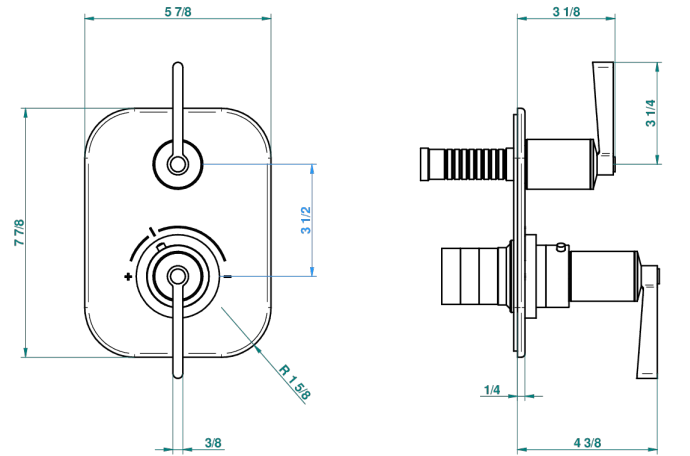

FAUBOURG BLACK PORCELAIN WITH LEVER HANDLES

G2M-5300BE

Trim for THG thermostat 1 volume control, rough part supplied with fixing box ref.5 300AE/US

Compatible with

5300AE
5300AE/US
5300AE/W

Boîte / Box Joint Plaque / Seal Plate Tube

59489

16/11/2017

CHARACTERISTIC

- Built-in thermostatic cover for 5300AE - 5300AE/W - 5300AE/US with 1 no. 3/4" output
- Requires concealed thermostat réf 5300AE - 5300AE/W - 5300AE/US
- For shower 1 function
- Temperature control knob with security stop at 38°C
- Solid brass plate and knob
- ASME : ASME A112.18.1-2011/CSA B125.1-11
- DVGW : DW-6512CQ0608

STANDARDS

RELATED SKU'S

- Ref. G00-5300AE/US 3/4" THG thermostat, 60 l/mn with wax cartridge, with valve delivered, with a built-in box, no trim
- Ref. G00-5100G Reinforced stop ring for THG thermostatic with fixing set