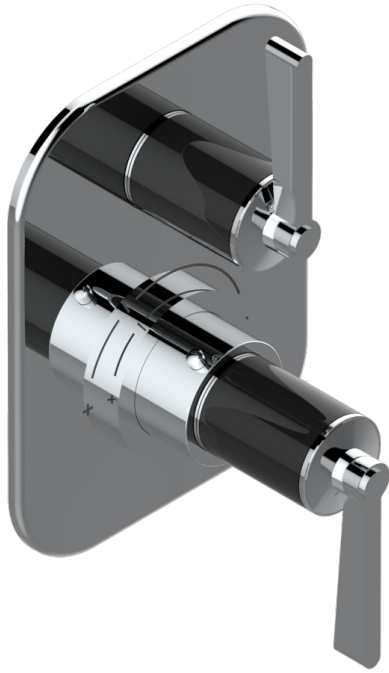

FAUBOURG BLACK PORCELAIN WITH LEVER HANDLES

G2M-5300BE

Trim for THG thermostat 1 volume control, rough part supplied with fixing box ref.5 300AE/US

Compatible with

5300AE
5300AE/US
5300AE/W

Boîte / Box Joint Plaque / Seal Plate Tube

59489

16/11/2017

CHARACTERISTIC

- Built-in thermostatic cover for 5300AE - 5300AE/W - 5300AE/US with 1 no. 3/4" output
- Requires concealed thermostat réf 5300AE - 5300AE/W - 5300AE/US
- For shower 1 function
- Temperature control knob with security stop at 38°C
- Solid brass plate and knob
- ASME : ASME A112.18.1-2011/CSA B125.1-11
- DVGW : DW-6512CQ0608

STANDARDS

RELATED SKU'S

- Ref. G00-5300AE/US 3/4" THG thermostat, 60 l/mn with wax cartridge, with valve delivered, with a built-in box, no trim
- Ref. G00-5100G Reinforced stop ring for THG thermostatic with fixing set