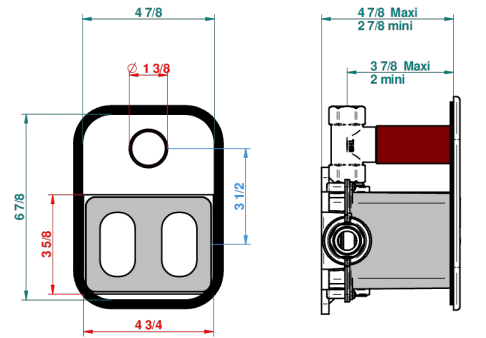

FAUBOURG BLACK PORCELAIN WITH LEVER HANDLES

G2M-5300BE

Trim for THG thermostat 1 volume control, rough part supplied with fixing box ref.5 300AE/US

Compatible with

5300AE
5300AE/US
5300AE/W

Boîte / Box Joint Plaque / Seal Plate Tube

59489

16/11/2017

CHARACTERISTIC

- Built-in thermostatic cover for 5300AE - 5300AE/W - 5300AE/US with 1 no. 3/4" output
- Requires concealed thermostat réf 5300AE - 5300AE/W - 5300AE/US
- For shower 1 function
- Temperature control knob with security stop at 38°C
- Solid brass plate and knob
- ASME : ASME A112.18.1-2011/CSA B125.1-11
- DVGW : DW-6512CQ0608

STANDARDS

RELATED SKU'S

- Ref. G00-5300AE/US 3/4" THG thermostat, 60 l/mn with wax cartridge, with valve delivered, with a built-in box, no trim
- Ref. G00-5100G Reinforced stop ring for THG thermostatic with fixing set