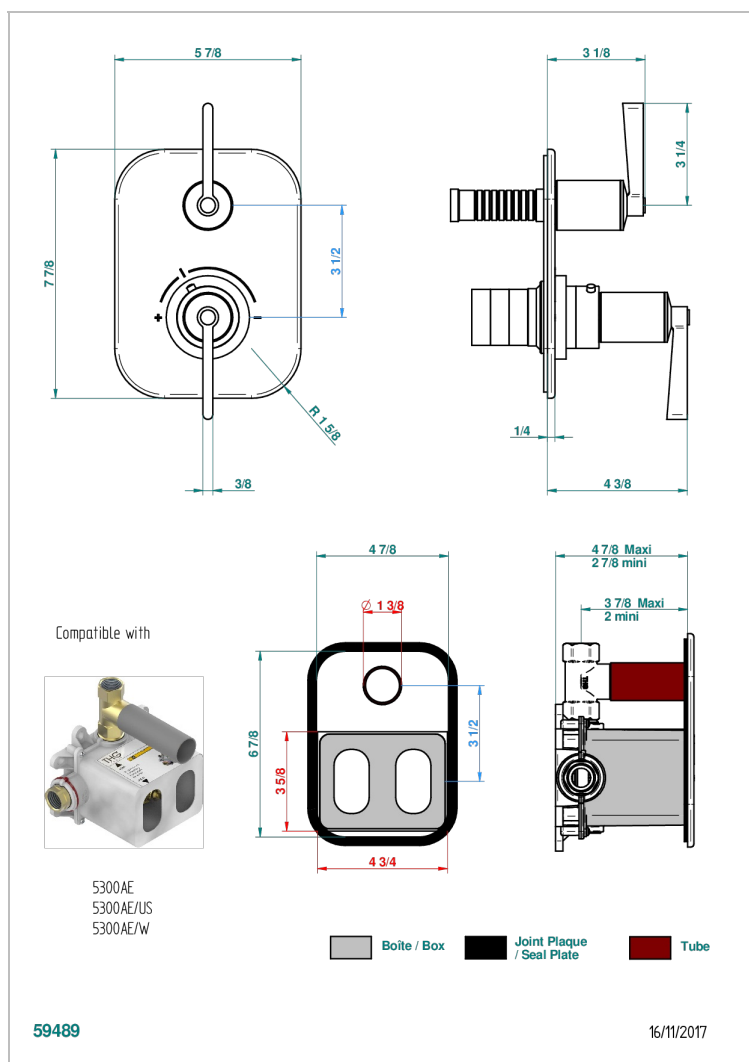

FAUBOURG BLACK PORCELAIN WITH LEVER

G2M-5300BE

Trim for THG thermostat with valve - ref. 5 300AE with box for rough parts

CHARACTERISTIC

- Built-in thermostatic cover for 5300AE - 5300AE/W - 5300AE/US with 1 no. 3/4" output
- Requires concealed thermostat réf 5300AE - 5300AE/W - 5300AE/US
- For shower 1 function
- Temperature control knob with security stop at 38°C
- Solid brass plate and knob
- ASME : ASME A112.18.1-2011/CSA B125.1-11
- DVGW : DW-6512CQ0608

STANDARDS

RELATED SKU'S

- Ref. G00-5300AE 3/4" THG thermostat, 60 l/mn with wax cartridge, with valve delivered, with a built-in box, no trim
- Ref. G00-5100G Reinforced stop ring for THG thermostatic with fixing set