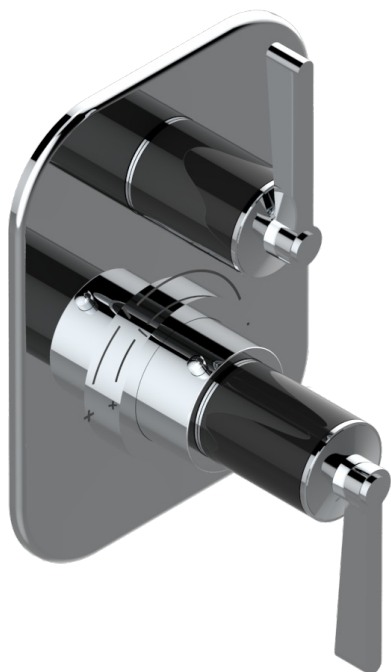

FAUBOURG BLACK PORCELAIN WITH LEVER

G2M-5300BE

Trim for THG thermostat with valve - ref. 5 300AE with box for rough parts

CHARACTERISTIC

- Built-in thermostatic cover for 5300AE - 5300AE/W - 5300AE/US with 1 no. 3/4" output
- Requires concealed thermostat réf 5300AE - 5300AE/W - 5300AE/US
- For shower 1 function
- Temperature control knob with security stop at 38°C
- Solid brass plate and knob
- ASME : ASME A112.18.1-2011/CSA B125.1-11
- DVGW : DW-6512CQ0608

STANDARDS

RELATED SKU'S

- Ref. G00-5300AE 3/4" THG thermostat, 60 l/mn with wax cartridge, with valve delivered, with a built-in box, no trim
- Ref. G00-5100G Reinforced stop ring for THG thermostatic with fixing set