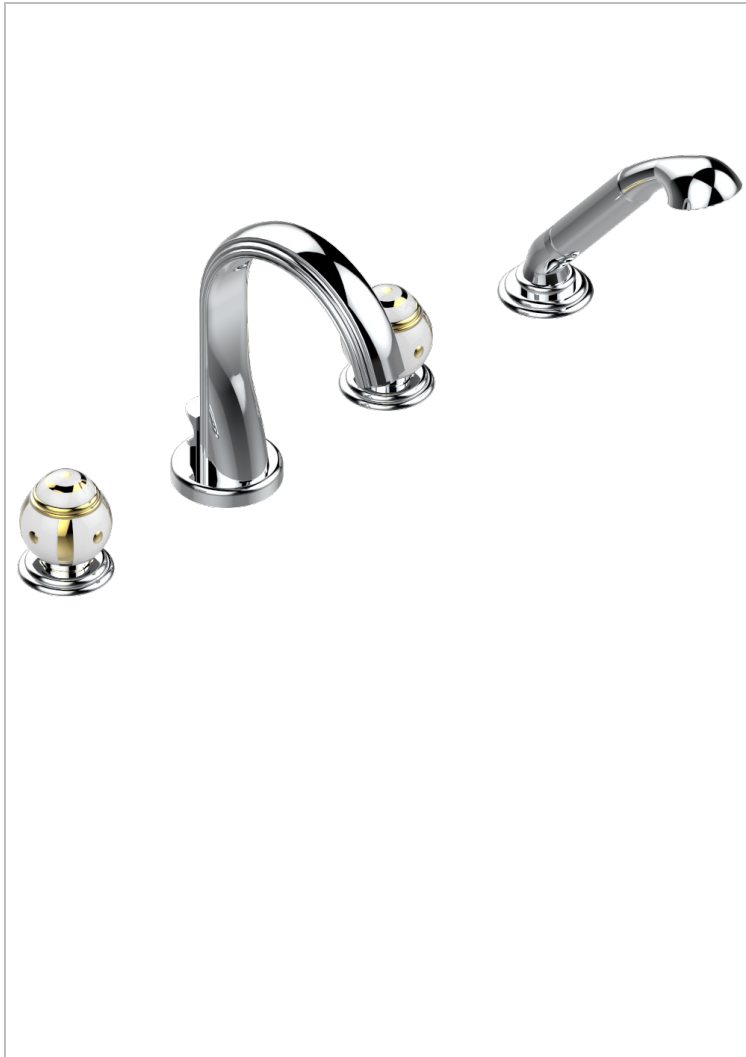

ITHAQUE GOLD DECOR

A7A-112BUS

Roman tub set with diverter spout and handshower, 3/4" valves

THG
PARIS

CHARACTERISTIC

- ASME : ASME A112.18.1-2011/CSA B125.1-11

STANDARDS

AVAILABLE FINITIONS

Black ceram - D30
Blush PVD - H62
Brass color PVD - H49
Brown bronze color PVD - F33
Chrome polished - A02
Chrome polished / gold polished - G02

Copper antique matt, coated - H07
Gold color PVD - H52
Gold mat - F07
Gold polished - F01
Graphite PVD - H64
Light coated bronze - D01

Matt Umber PVD - H67
Matt blush PVD - H60
Matt brass color PVD - H50
Matt brown bronze color PVD - F34
Matt chrome (American satin) - C02
Matt gold color PVD - H53

Matt graphite PVD - H65
Matt nickel (American satin) - C01
Matt nickel color PVD - H56
Nickel antique / Sovereign - H28
Nickel color PVD - H55
Nickel polished - B01