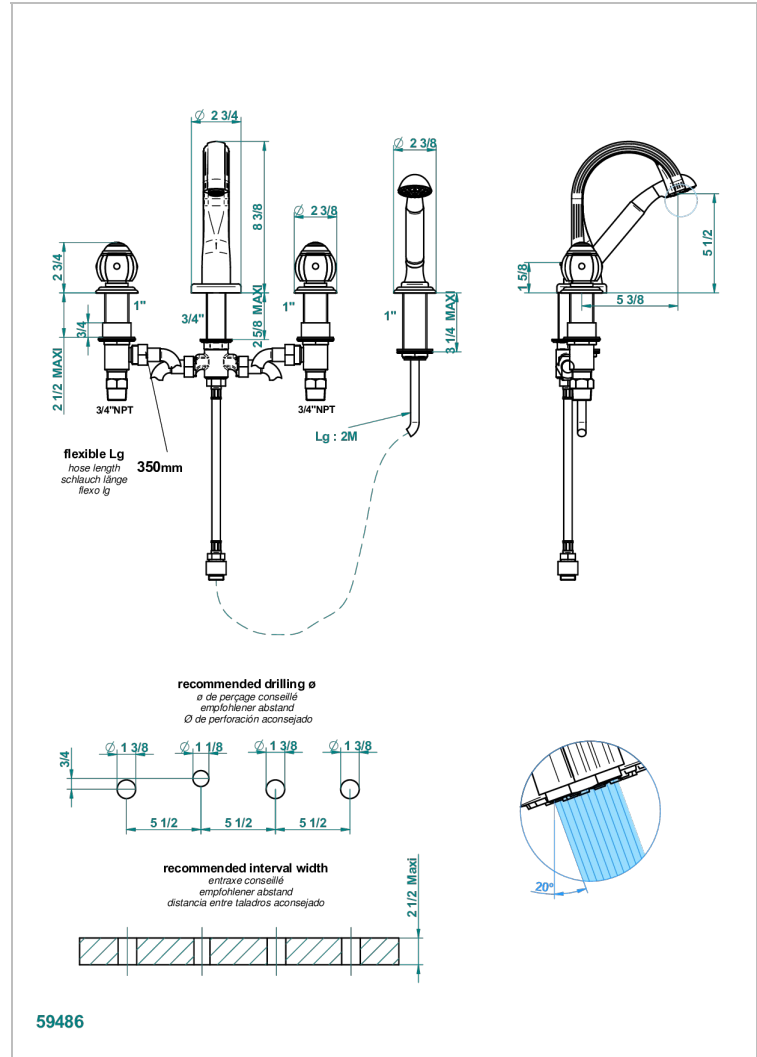

ITHAQUE GOLD DECOR

A7A-112BUS

Roman tub set with diverter spout and handshower, 3/4" valves

THG
PARIS

CHARACTERISTIC

- ASME : ASME A112.18.1-2011/CSA B125.1-11

STANDARDS

AVAILABLE FINITIONS

Black ceram - D30
Blush PVD - H62
Brass color PVD - H49
Brown bronze color PVD - F33
Chrome polished - A02
Chrome polished / gold polished - G02

Copper antique matt, coated - H07
Gold color PVD - H52
Gold mat - F07
Gold polished - F01
Graphite PVD - H64
Light coated bronze - D01