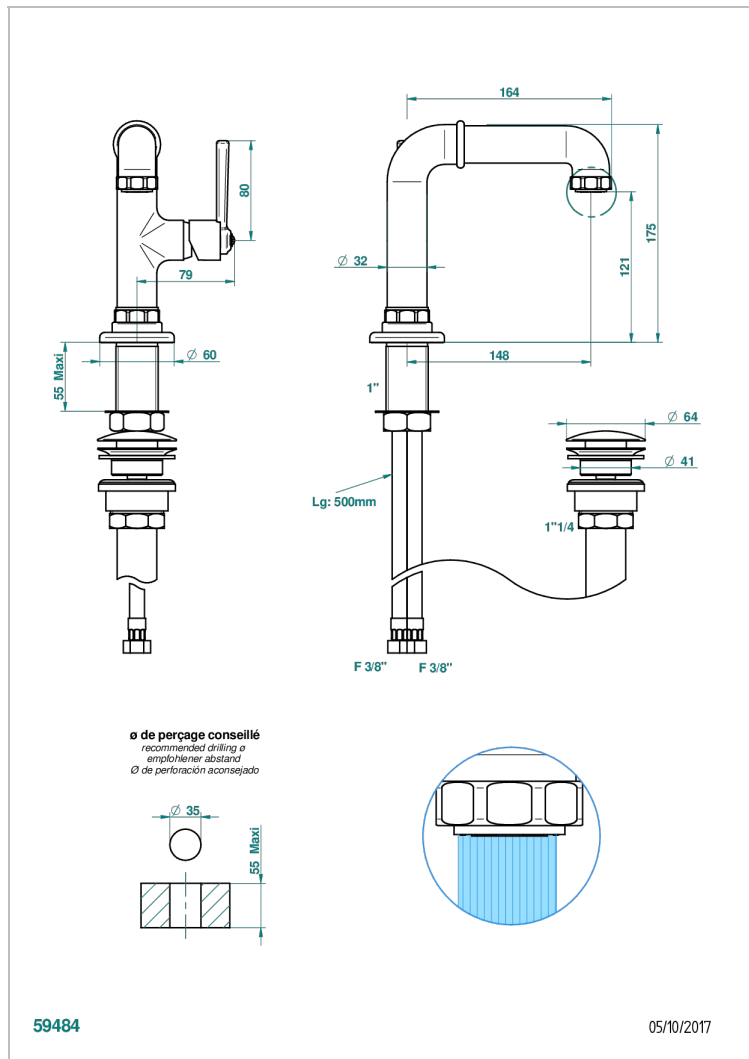

SAINT-GERMAIN WITH LEVER HANDLES

G7D-6500/US

Single lever faucet with drain

CHARACTERISTIC

- ASME : ASME A112.18.1-2011/CSA B125.1-11

STANDARDS

AVAILABLE FINITIONS

Black ceram - D30