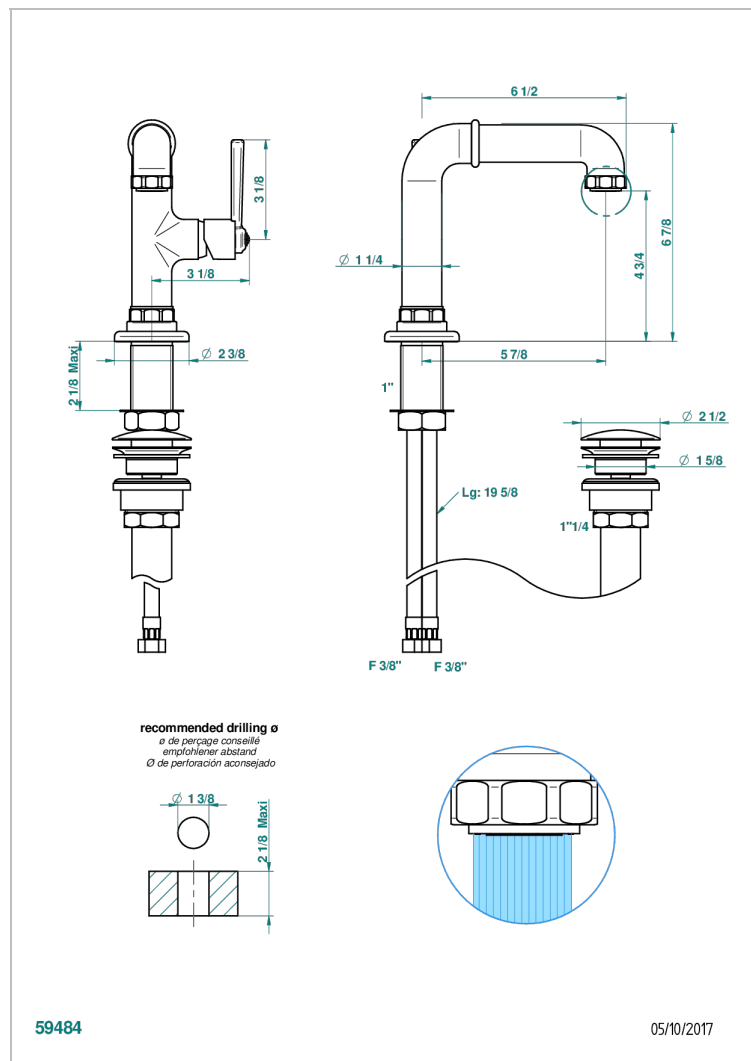

SAINT-GERMAIN WITH LEVER HANDLES

G7D-6500/US

Single lever faucet with drain

CHARACTERISTIC

- ASME : ASME A112.18.1-2011/CSA B125.1-11

STANDARDS

AVAILABLE FINITIONS

Black ceram - D30