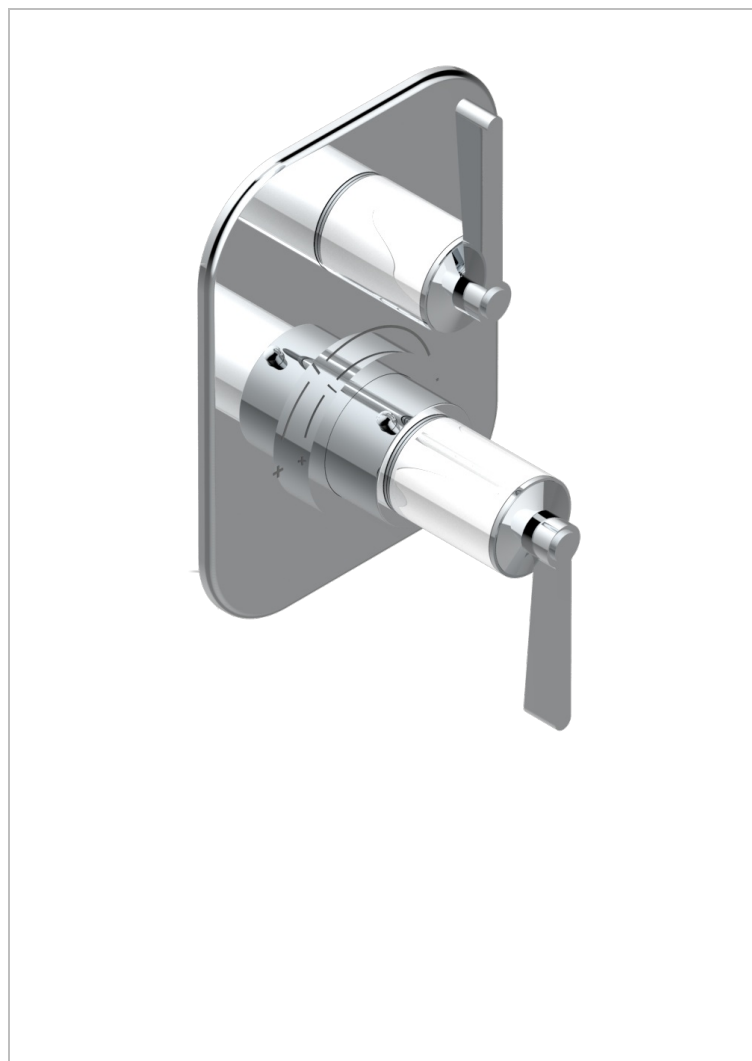

FAUBOURG WHITE PORCELAIN WITH LEVER HANDLES

G2J-5300BE

Trim for THG thermostat 1 volume control, rough part supplied with fixing box ref.5 300AE/US

CHARACTERISTIC

- Built-in thermostatic cover for 5300AE - 5300AE/W - 5300AE/US with 1 no. 3/4" output
- Requires concealed thermostat réf 5300AE - 5300AE/W - 5300AE/US
- For shower 1 function
- Temperature control knob with security stop at 38°C
- Solid brass plate and knob
- ASME : ASME A112.18.1-2011/CSA B125.1-11
- DVGW : DW-6512CQ0608

STANDARDS

RELATED SKU'S

- Ref. G00-5300AE/US 3/4" THG thermostat, 60 l/mn with wax cartridge, with valve delivered, with a built-in box, no trim
- Ref. G00-5100G Reinforced stop ring for THG thermostatic with fixing set