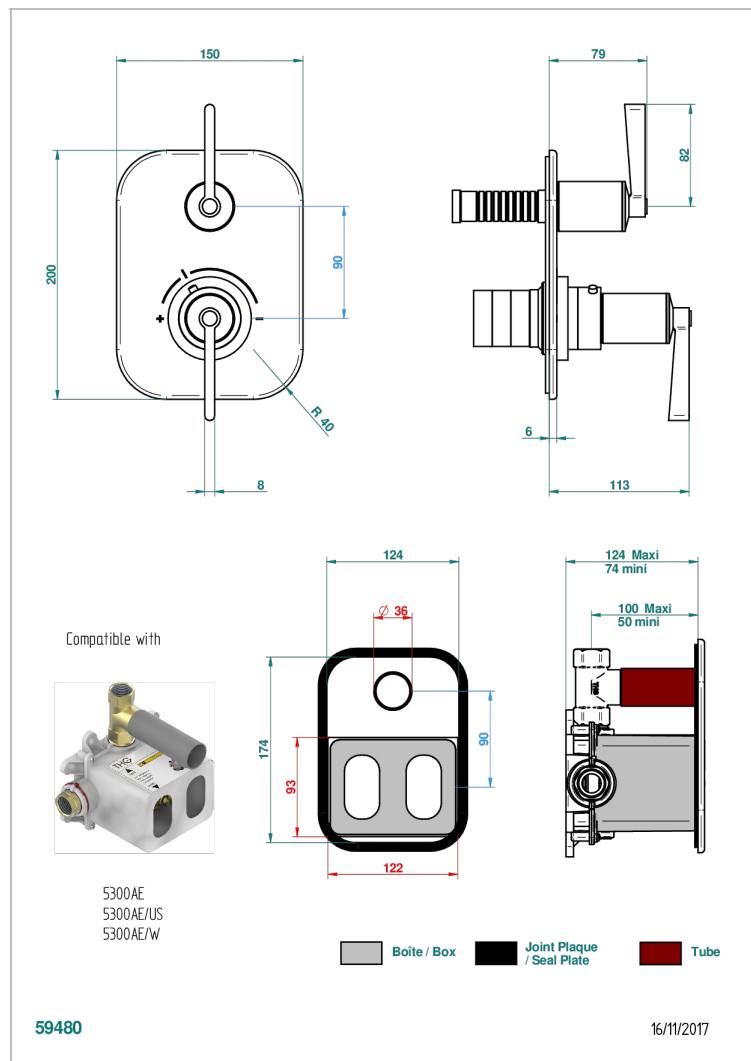

FAUBOURG WHITE PORCELAIN WITH LEVER HANDLES

G2J-5300BE

Trim for THG thermostat 1 volume control, rough part supplied with fixing box ref.5 300AE/US

CHARACTERISTIC

- Built-in thermostatic cover for 5300AE - 5300AE/W - 5300AE/US with 1 no. 3/4" output
- Requires concealed thermostat réf 5300AE - 5300AE/W - 5300AE/US
- For shower 1 function
- Temperature control knob with security stop at 38°C
- Solid brass plate and knob
- ASME : ASME A112.18.1-2011/CSA B125.1-11
- DVGW : DW-6512CQ0608

STANDARDS

RELATED SKU'S

- Ref. G00-5300AE/US 3/4" THG thermostat, 60 l/mn with wax cartridge, with valve delivered, with a built-in box, no trim
- Ref. G00-5100G Reinforced stop ring for THG thermostatic with fixing set