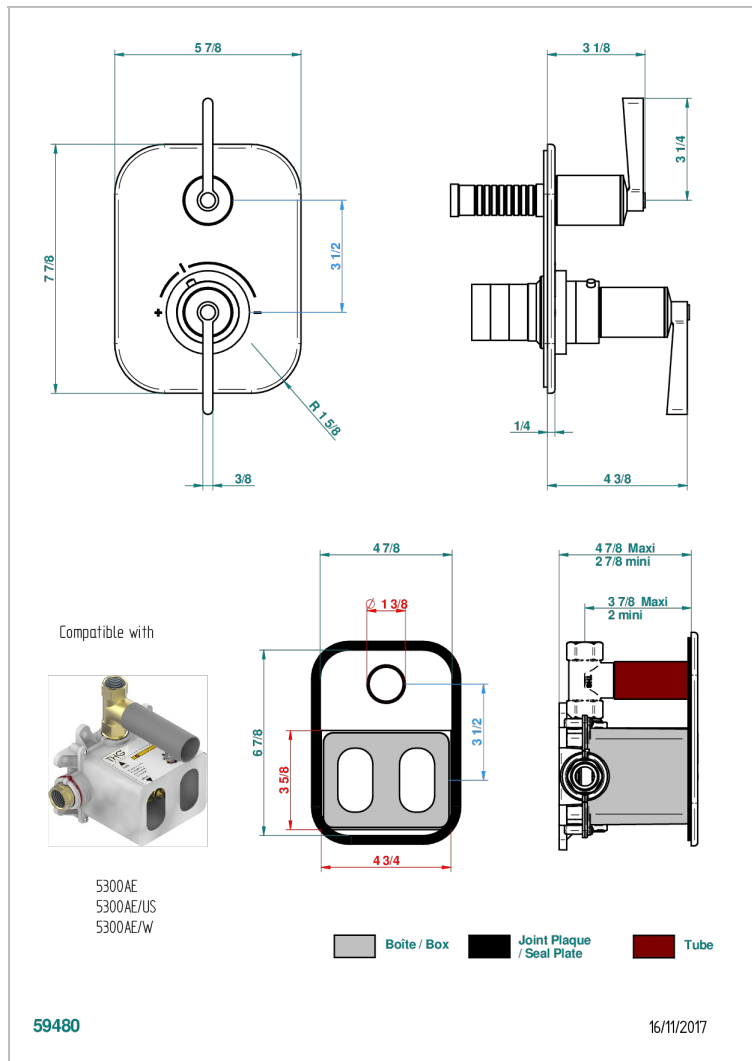

# FAUBOURG WHITE PORCELAIN WITH LEVER HANDLES

G2J-5300BE

Trim for THG thermostat 1 volume control, rough part supplied with fixing box ref.5 300AE/US

## CHARACTERISTIC

- Built-in thermostatic cover for 5300AE - 5300AE/W - 5300AE/US with 1 no. 3/4" output
- Requires concealed thermostat réf 5300AE - 5300AE/W - 5300AE/US
- For shower 1 function
- Temperature control knob with security stop at 38°C
- Solid brass plate and knob
- ASME : ASME A112.18.1-2011/CSA B125.1-11
- DVGW : DW-6512CQ0608

## RELATED SKU'S

- Ref. G00-5300AE/US 3/4" THG thermostat, 60 l/mn with wax cartridge, with valve delivered, with a built-in box, no trim
- Ref. G00-5100G Reinforced stop ring for THG thermostatic with fixing set