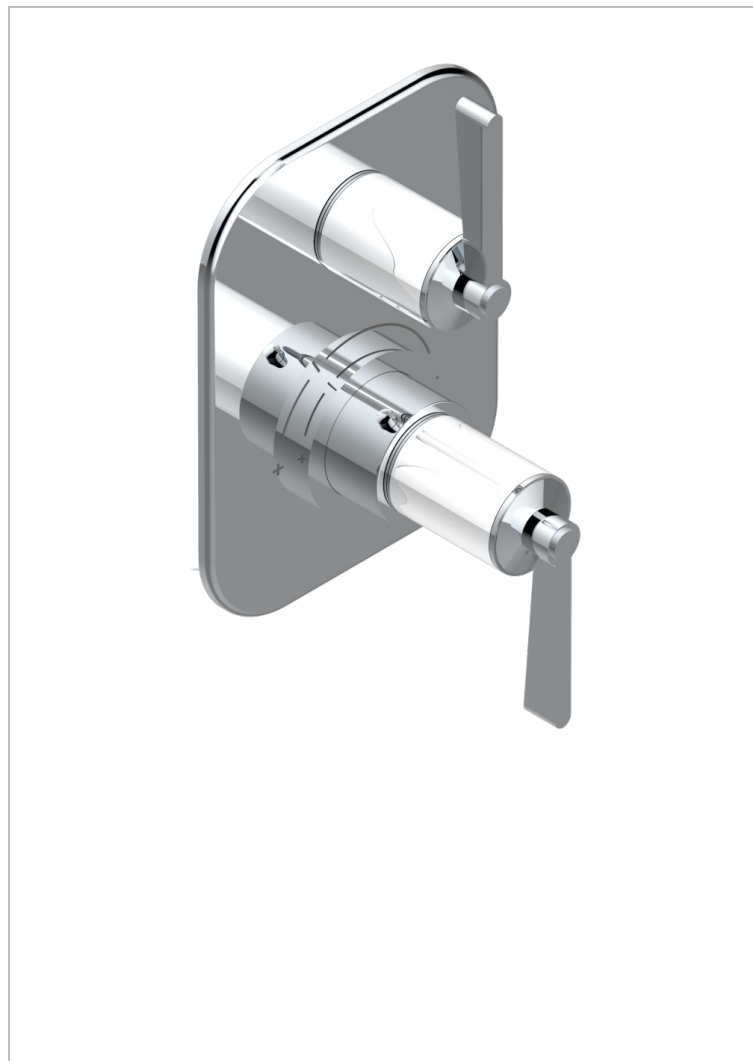

# FAUBOURG WHITE PORCELAIN WITH LEVER HANDLES

G2J-5300BE

Trim for THG thermostat 1 volume control, rough part supplied with fixing box ref.5 300AE/US

## CHARACTERISTIC

- Built-in thermostatic cover for 5300AE - 5300AE/W - 5300AE/US with 1 no. 3/4" output
- Requires concealed thermostat réf 5300AE - 5300AE/W - 5300AE/US
- For shower 1 function
- Temperature control knob with security stop at 38°C
- Solid brass plate and knob
- ASME : ASME A112.18.1-2011/CSA B125.1-11
- DVGW : DW-6512CQ0608

## RELATED SKU'S

- Ref. G00-5300AE/US 3/4" THG thermostat, 60 l/mn with wax cartridge, with valve delivered, with a built-in box, no trim
- Ref. G00-5100G Reinforced stop ring for THG thermostatic with fixing set