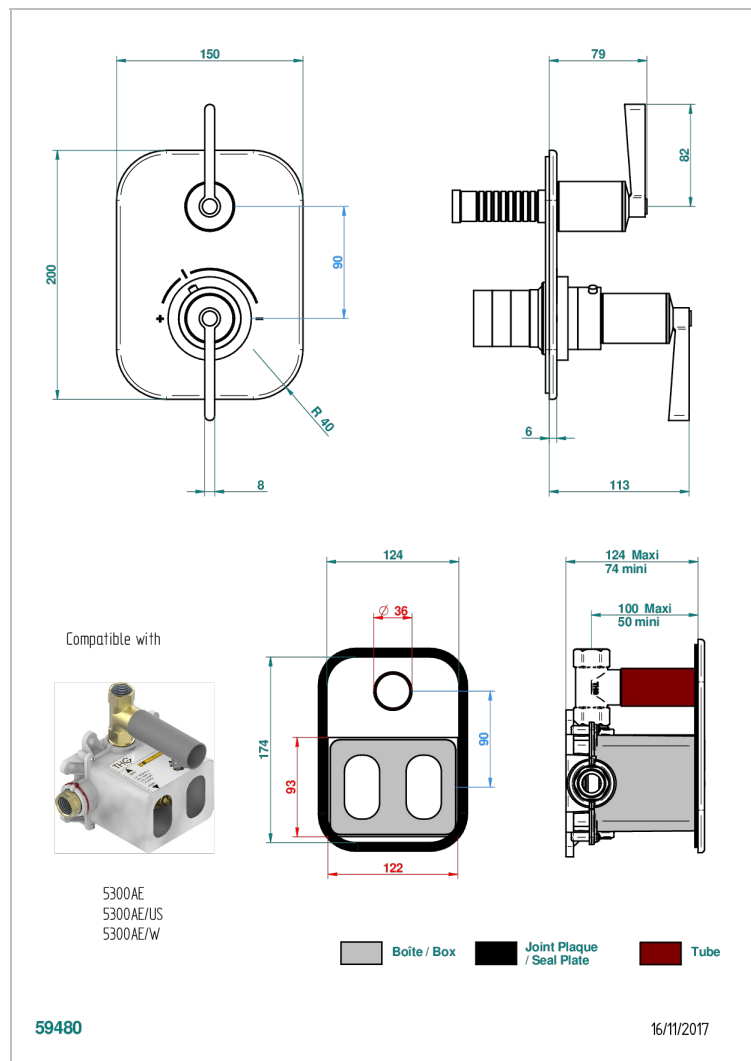

# FAUBOURG WHITE PORCELAIN WITH LEVER

G2J-5300BE

Trim for THG thermostat with valve - ref. 5 300AE with box for rough parts

## CHARACTERISTIC

- Built-in thermostatic cover for 5300AE - 5300AE/W - 5300AE/US with 1 no. 3/4" output
- Requires concealed thermostat réf 5300AE - 5300AE/W - 5300AE/US
- For shower 1 function
- Temperature control knob with security stop at 38°C
- Solid brass plate and knob
- ASME : ASME A112.18.1-2011/CSA B125.1-11
- DVGW : DW-6512CQ0608

## RELATED SKU'S

- Ref. G00-5300AE 3/4" THG thermostat, 60 l/mn with wax cartridge, with valve delivered, with a built-in box, no trim
- Ref. G00-5100G Reinforced stop ring for THG thermostatic with fixing set