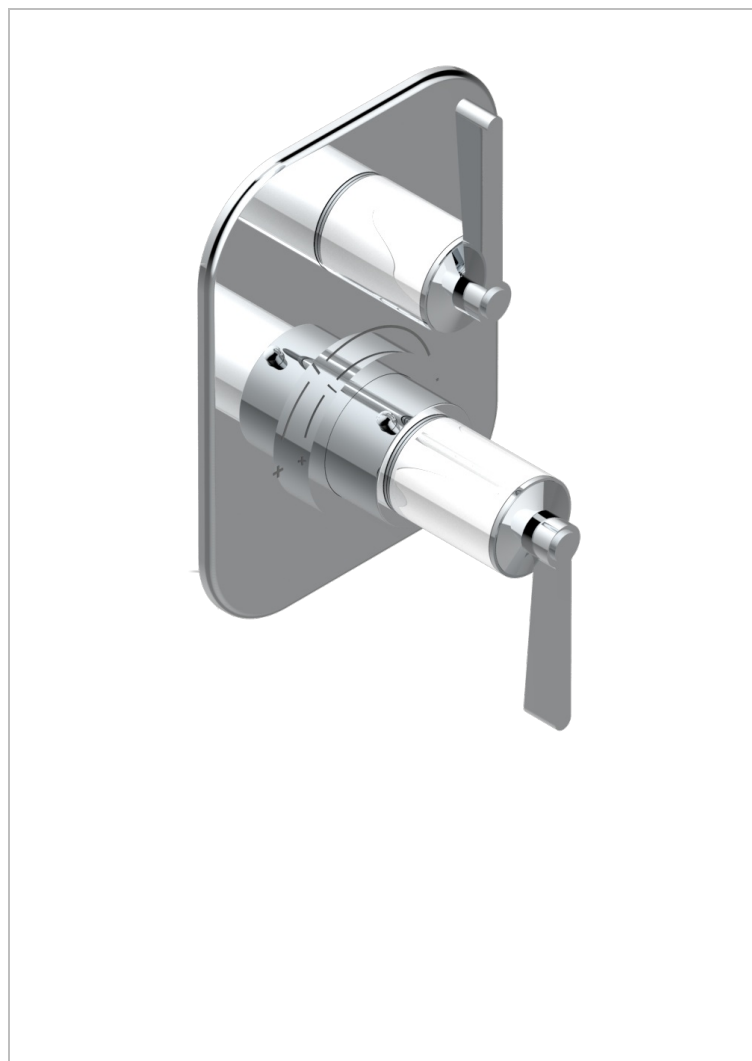

# FAUBOURG WHITE PORCELAIN WITH LEVER

G2J-5300BE

Trim for THG thermostat with valve - ref. 5 300AE with box for rough parts

## CHARACTERISTIC

- Built-in thermostatic cover for 5300AE - 5300AE/W - 5300AE/US with 1 no. 3/4" output
- Requires concealed thermostat réf 5300AE - 5300AE/W - 5300AE/US
- For shower 1 function
- Temperature control knob with security stop at 38°C
- Solid brass plate and knob
- ASME : ASME A112.18.1-2011/CSA B125.1-11
- DVGW : DW-6512CQ0608

## RELATED SKU'S

- Ref. G00-5300AE 3/4" THG thermostat, 60 l/mn with wax cartridge, with valve delivered, with a built-in box, no trim
- Ref. G00-5100G Reinforced stop ring for THG thermostatic with fixing set