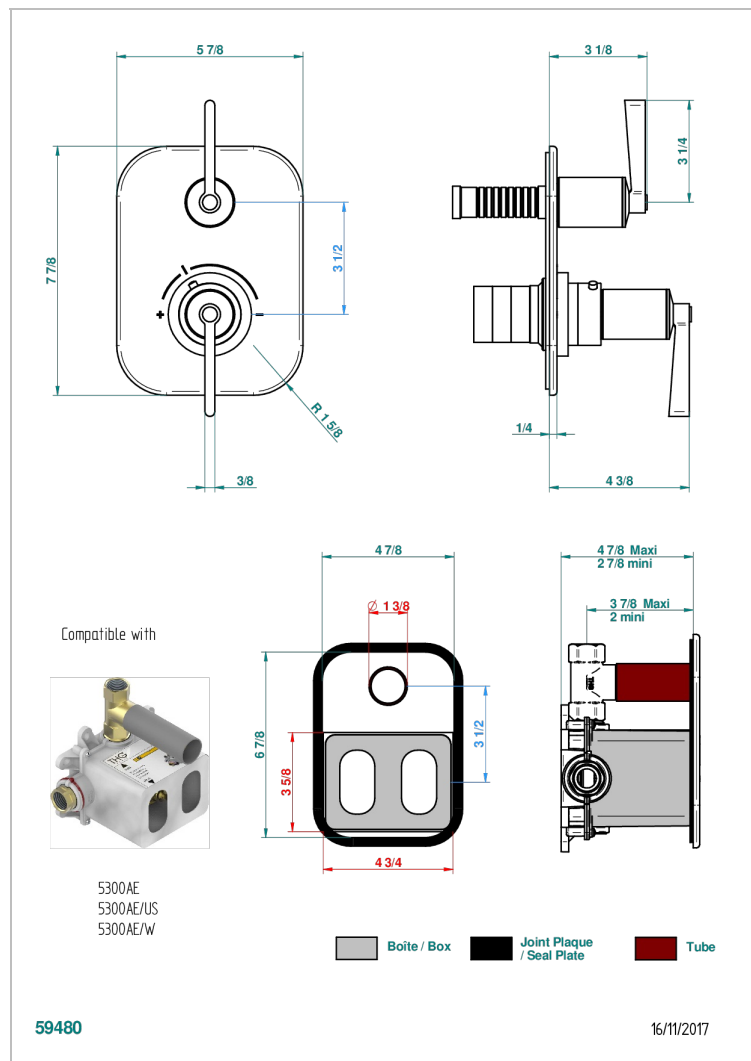

# FAUBOURG WHITE PORCELAIN WITH LEVER

G2J-5300BE

Trim for THG thermostat with valve - ref. 5 300AE with box for rough parts

## CHARACTERISTIC

- Built-in thermostatic cover for 5300AE - 5300AE/W - 5300AE/US with 1 no. 3/4" output
- Requires concealed thermostat réf 5300AE - 5300AE/W - 5300AE/US
- For shower 1 function
- Temperature control knob with security stop at 38°C
- Solid brass plate and knob
- ASME : ASME A112.18.1-2011/CSA B125.1-11
- DVGW : DW-6512CQ0608

## RELATED SKU'S

- Ref. G00-5300AE 3/4" THG thermostat, 60 l/mn with wax cartridge, with valve delivered, with a built-in box, no trim
- Ref. G00-5100G Reinforced stop ring for THG thermostatic with fixing set