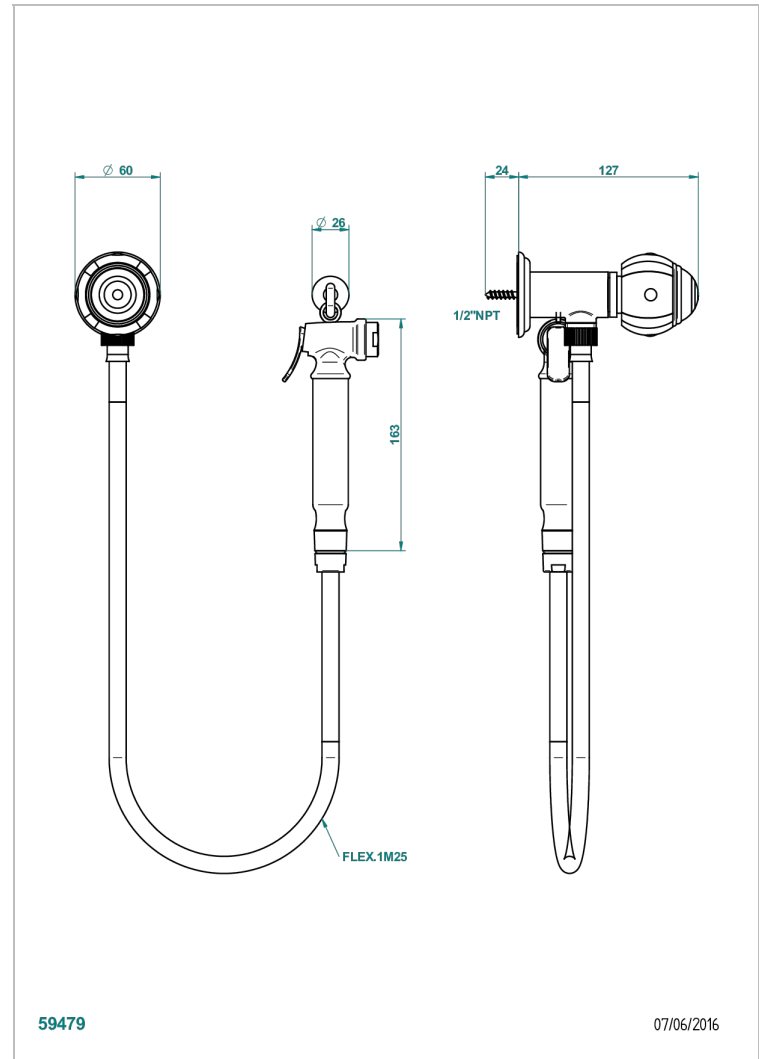

ITHAQUE GOLD DECOR

A7A-5840/8US

Handheld spray bidet with hose, elbow and hook

THG[®]
PARIS

CHARACTERISTIC

- Ithaque Gold decor
- Handheld spray bidet with hose, elbow and hook

AVAILABLE FINITIONS

- Chrome polished - A02
- Chrome polished / gold polished - G02
- Gold polished - F01
- Nickel polished - B01