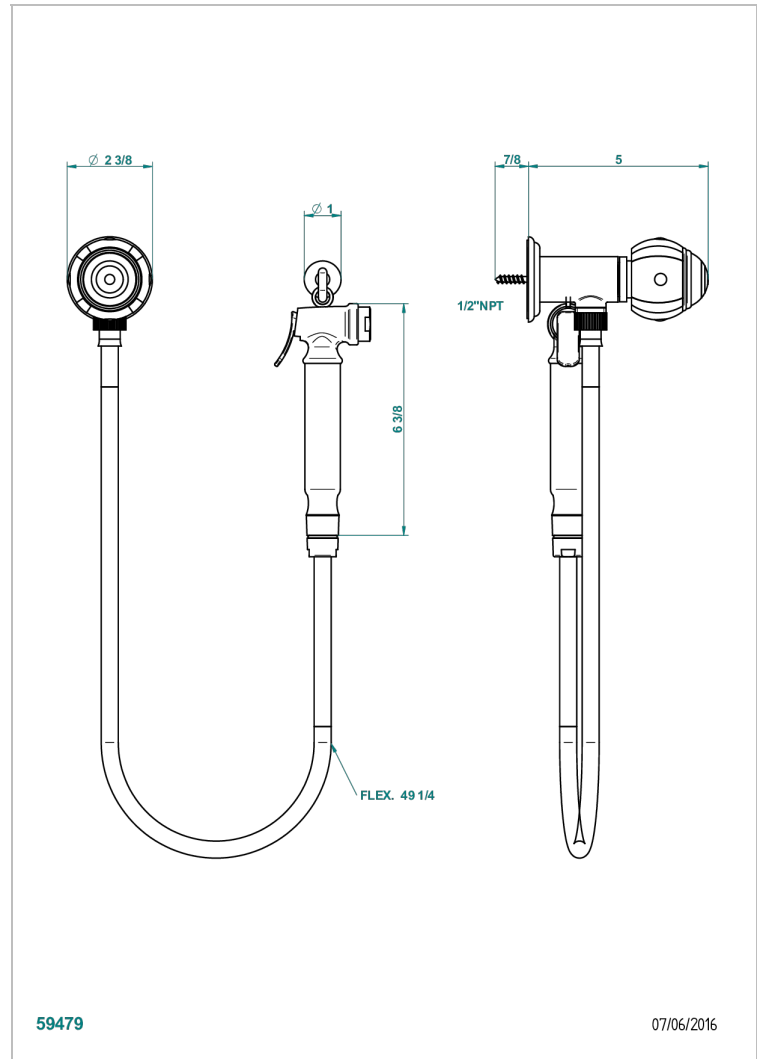

# ITHAQUE GOLD DECOR

A7A-5840/8US

Handheld spray bidet with hose, elbow and hook

THG<sup>®</sup>  
PARIS

## CHARACTERISTIC

- Ithaque Gold decor
- Handheld spray bidet with hose, elbow and hook