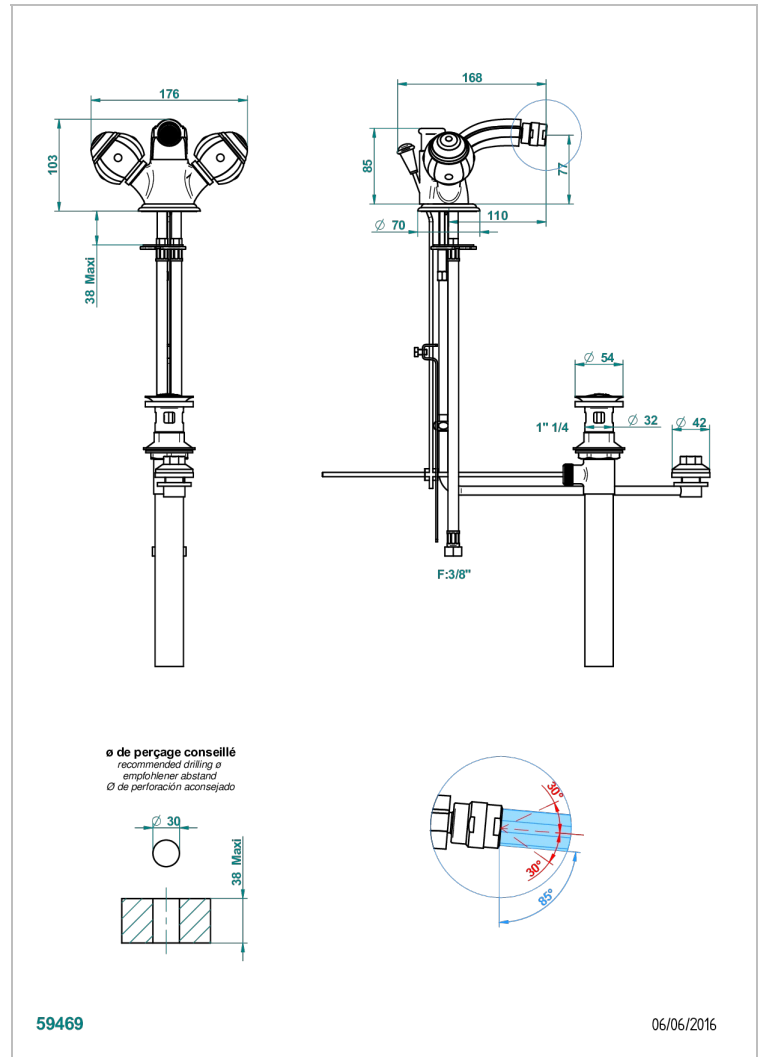

ITHAQUE DECORACION EN ORO

A7A-3205/2US

THG[®]
PARIS

Single hole 2 handle bidet faucet, integral diverter for vertical spray with drain

CARACTERÍSTICAS

- Ithaque decoración en oro
- Single hole 2 handle bidet faucet, integral diverter for vertical spray with drain