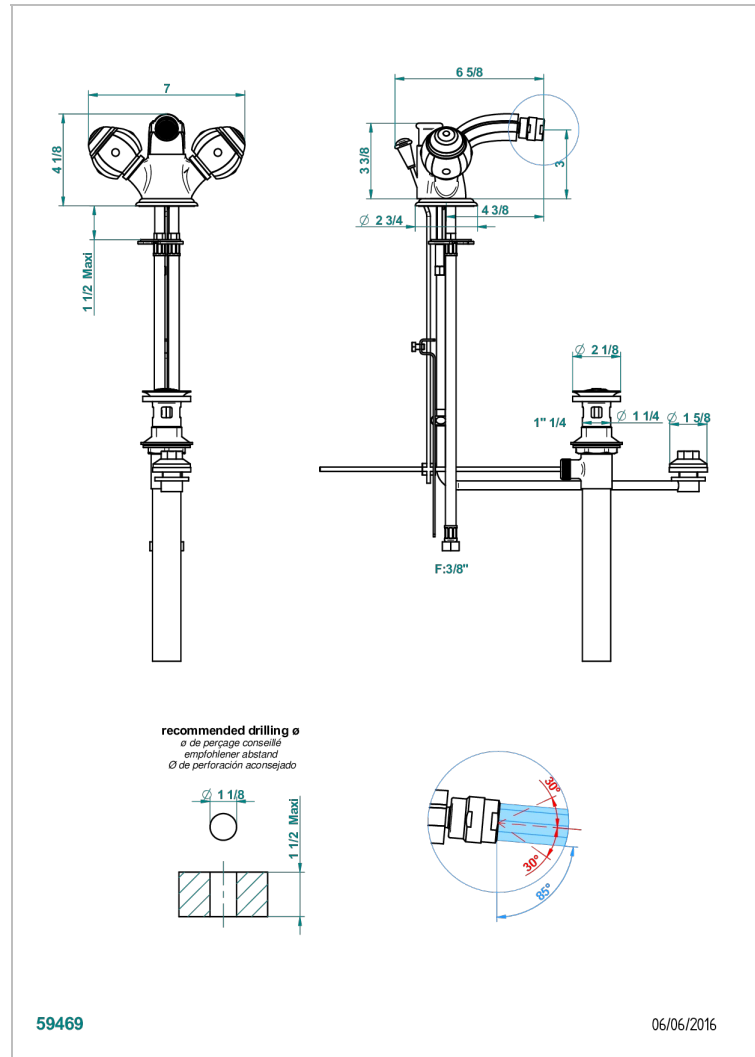

# ITHAQUE DECORACION EN ORO

A7A-3205/2US

Single hole 2 handle bidet faucet, integral diverter for vertical spray with drain

THG<sup>®</sup>  
PARIS

## CARACTERÍSTICAS

- Ithaque decoración en oro
- Single hole 2 handle bidet faucet, integral diverter for vertical spray with drain