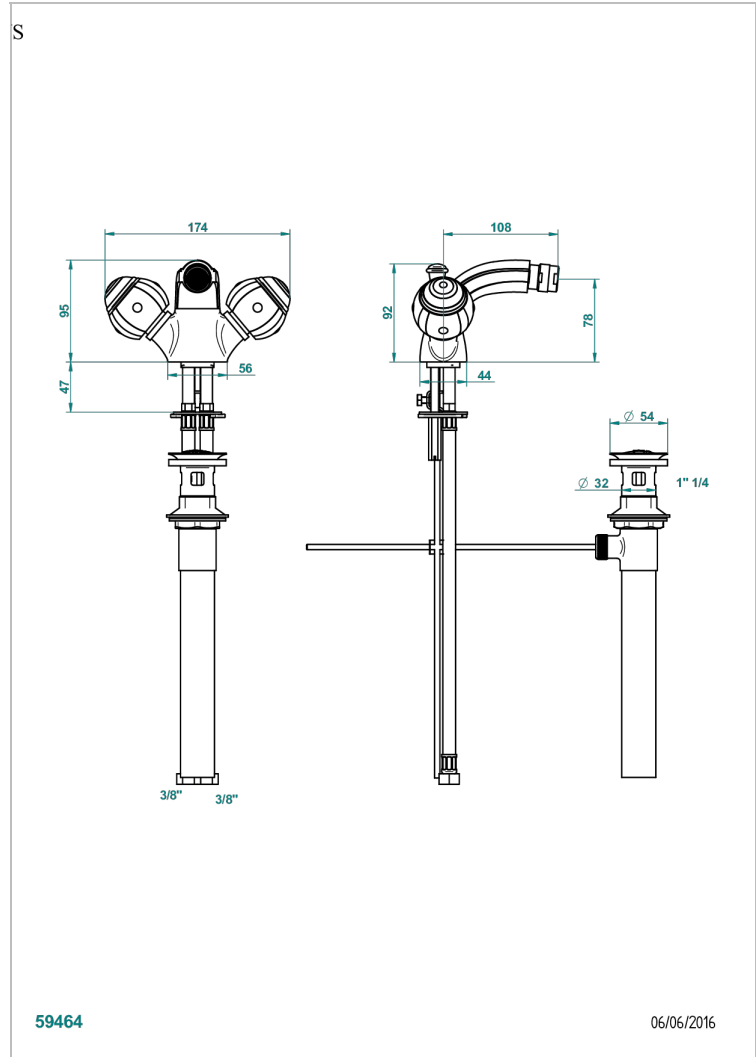

# ITHAQUE GOLD DECOR

A7A-3202/US

Single hole bidet faucet with drain