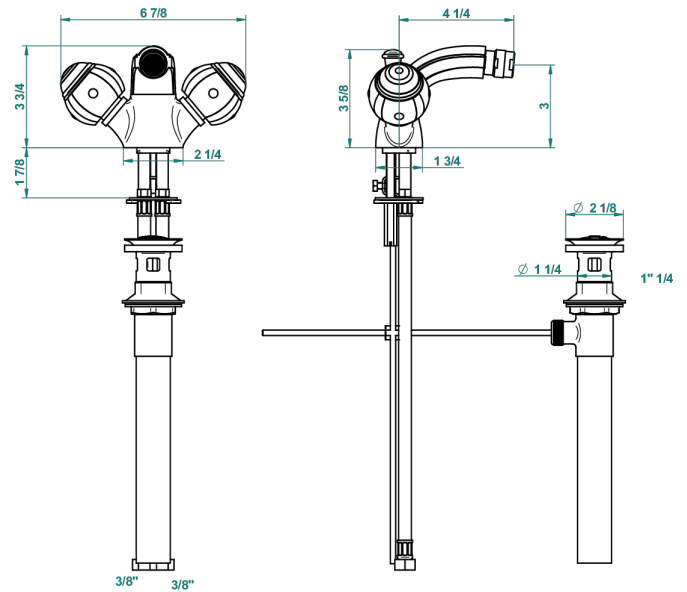

ITHAQUE GOLD DECOR

A7A-3202/US

Single hole bidet faucet with drain

THG[®]
PARIS

S

59464

06/06/2016

CHARACTERISTIC