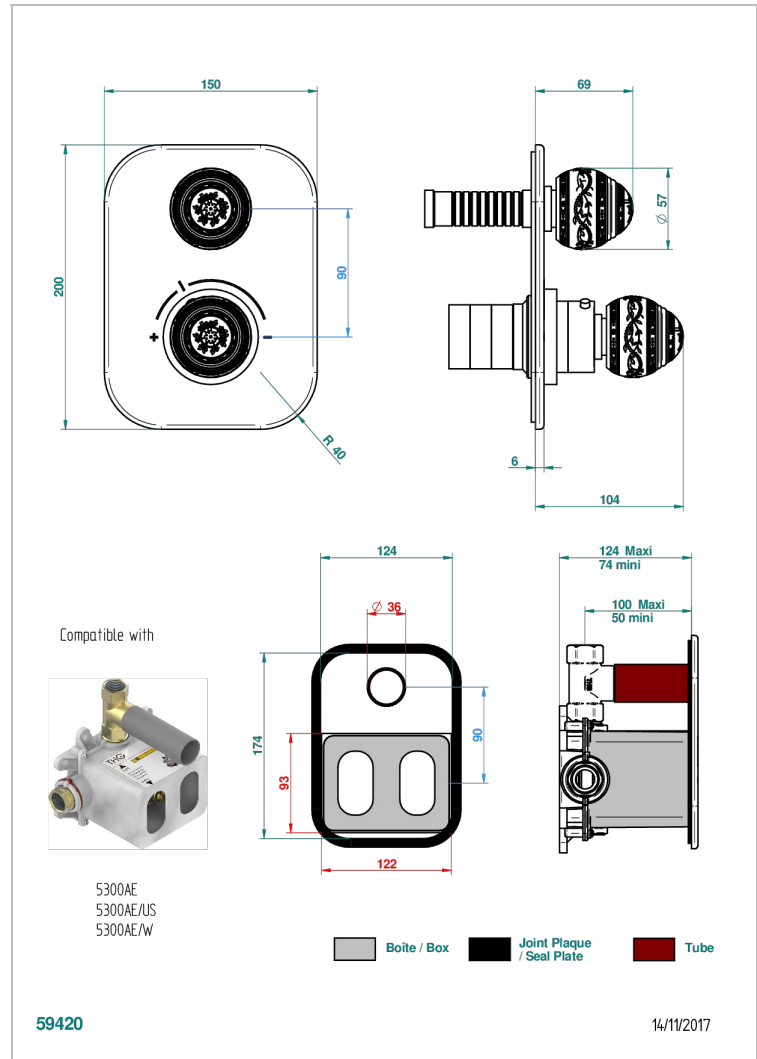

MARQUISE PLATINUM DECOR

A7G-5300BE

Trim for THG thermostat 1 volume control, rough part supplied with fixing box ref.5 300AE/US

THG
PARIS

CHARACTERISTIC

- Built-in thermostatic cover for 5300AE - 5300AE/W - 5300AE/US with 1 no. 3/4" output
- Requires concealed thermostat réf 5300AE - 5300AE/W - 5300AE/US
- For shower 1 function
- Temperature control knob with security stop at 38°C
- Solid brass plate and knob
- ASME : ASME A112.18.1-2011/CSA B125.1-11
- DVGW : DW-6512CQ0608

STANDARDS

RELATED SKU'S

- Ref. G00-5300AE/US 3/4" THG thermostat, 60 l/mn with wax cartridge, with valve delivered, with a built-in box, no trim
- Ref. G00-5100G Reinforced stop ring for THG thermostatic with fixing set