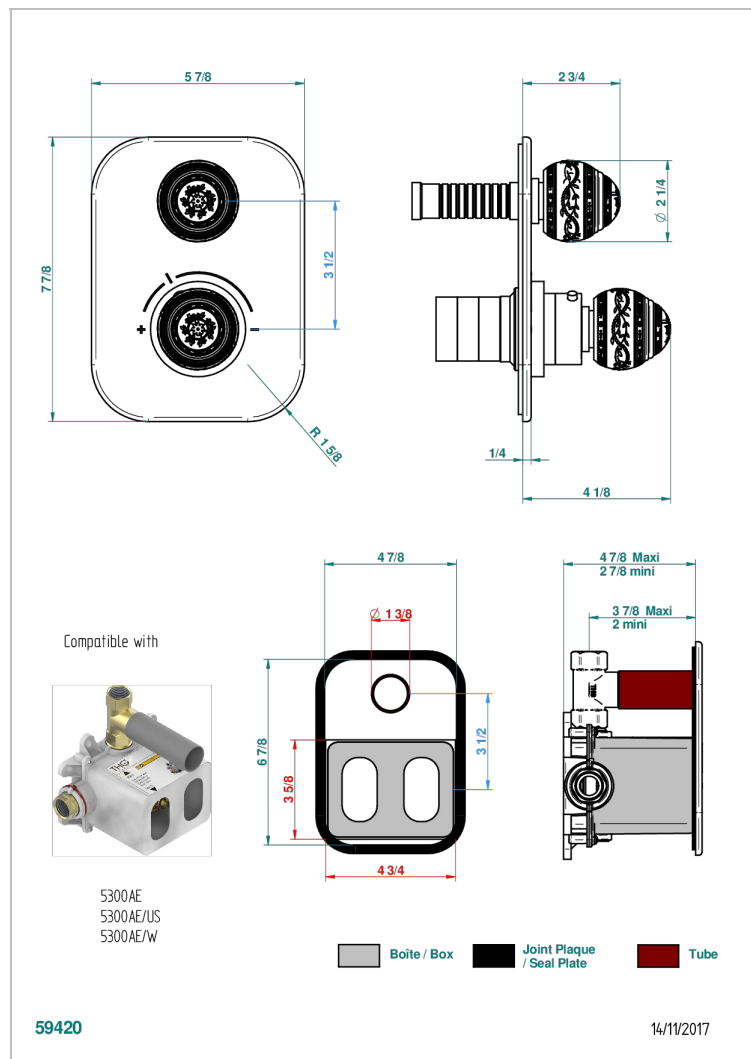

# MARQUISE PLATINUM DECOR

A7G-5300BE

THG<sup>®</sup>  
PARIS

Trim for THG thermostat 1 volume control, rough part supplied with fixing box ref.5 300AE/US

## CHARACTERISTIC

- Built-in thermostatic cover for 5300AE - 5300AE/W - 5300AE/US with 1 no. 3/4" output
- Requires concealed thermostat réf 5300AE - 5300AE/W - 5300AE/US
- For shower 1 function
- Temperature control knob with security stop at 38°C
- Solid brass plate and knob
- ASME : ASME A112.18.1-2011/CSA B125.1-11
- DVGW : DW-6512CQ0608

## RELATED SKU'S

- Ref. G00-5300AE/US 3/4" THG thermostat, 60 l/mn with wax cartridge, with valve delivered, with a built-in box, no trim
- Ref. G00-5100G Reinforced stop ring for THG thermostatic with fixing set