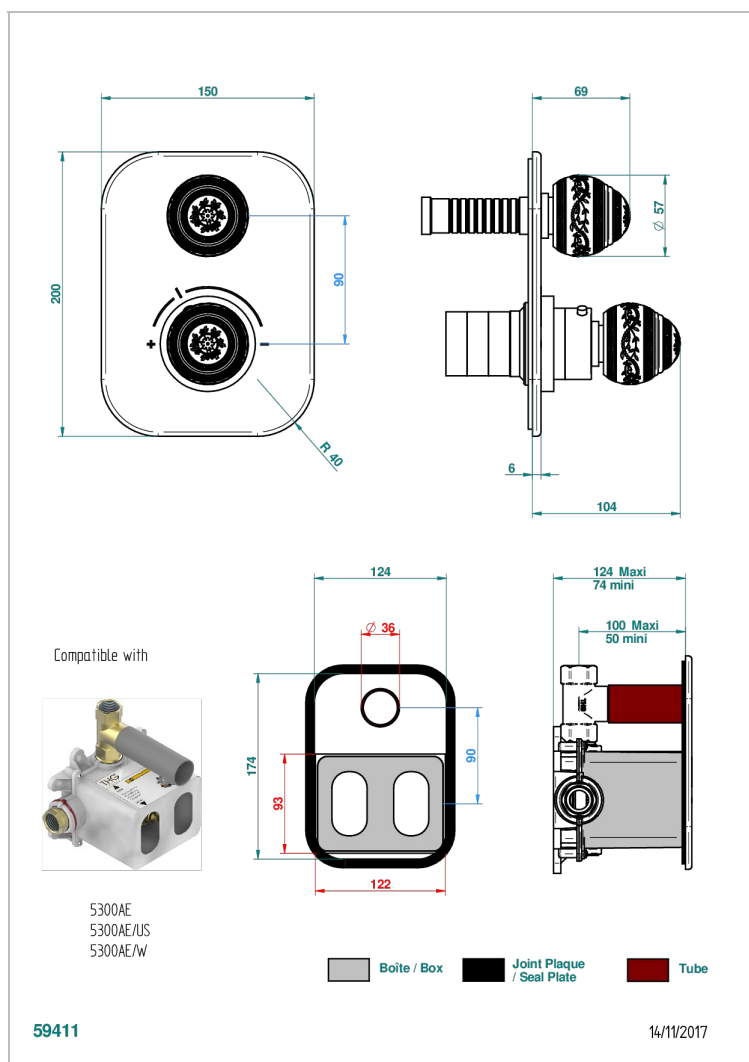

MARQUISE GOLD DECOR

A7F-5300BE

THG
PARIS

Trim for THG thermostat 1 volume control, rough part supplied with fixing box ref.5 300AE/US

CHARACTERISTIC

- Built-in thermostatic cover for 5300AE - 5300AE/W - 5300AE/US with 1 no. 3/4" output
- Requires concealed thermostat réf 5300AE - 5300AE/W - 5300AE/US
- For shower 1 function
- Temperature control knob with security stop at 38°C
- Solid brass plate and knob
- ASME : ASME A112.18.1-2011/CSA B125.1-11
- DVGW : DW-6512CQ0608

STANDARDS

RELATED SKU'S

- Ref. G00-5300AE/US 3/4" THG thermostat, 60 l/mn with wax cartridge, with valve delivered, with a built-in box, no trim
- Ref. G00-5100G Reinforced stop ring for THG thermostatic with fixing set