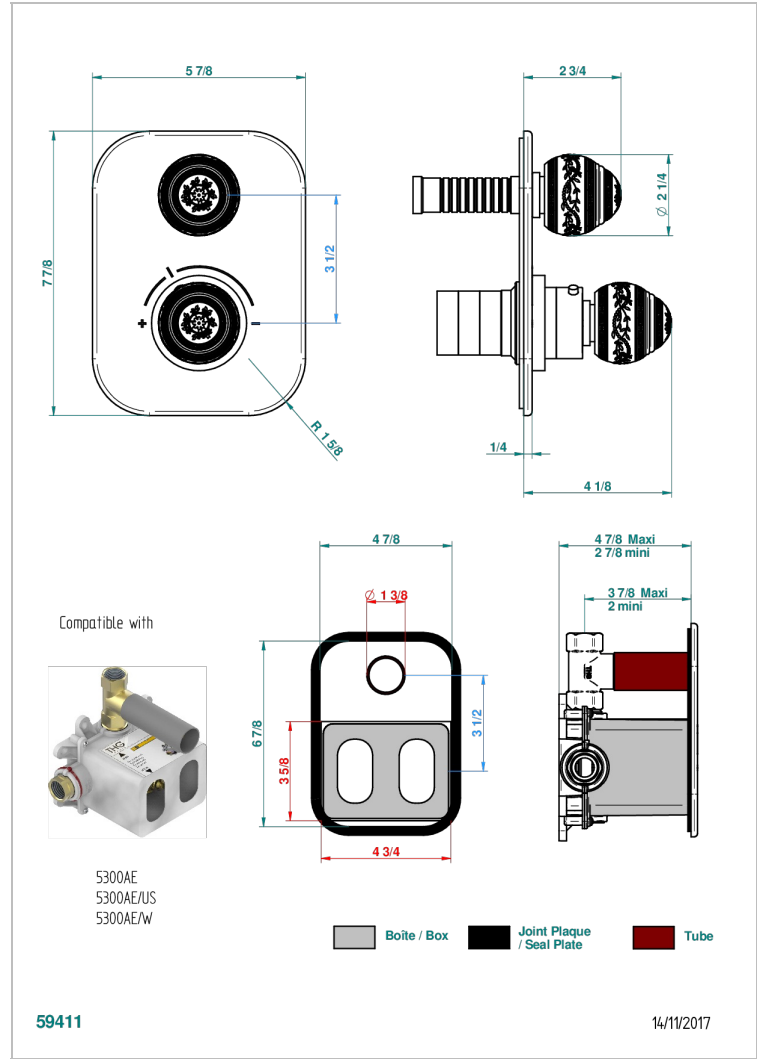

MARQUISE GOLD DECOR

A7F-5300BE

Trim for THG thermostat 1 volume control, rough part supplied with fixing box ref.5 300AE/US

CHARACTERISTIC

- Built-in thermostatic cover for 5300AE - 5300AE/W - 5300AE/US with 1 no. 3/4" output
- Requires concealed thermostat réf 5300AE - 5300AE/W - 5300AE/US
- For shower 1 function
- Temperature control knob with security stop at 38°C
- Solid brass plate and knob
- ASME : ASME A112.18.1-2011/CSA B125.1-11
- DVGW : DW-6512CQ0608

STANDARDS

RELATED SKU'S

- Ref. G00-5300AE/US 3/4" THG thermostat, 60 l/mn with wax cartridge, with valve delivered, with a built-in box, no trim
- Ref. G00-5100G Reinforced stop ring for THG thermostatic with fixing set