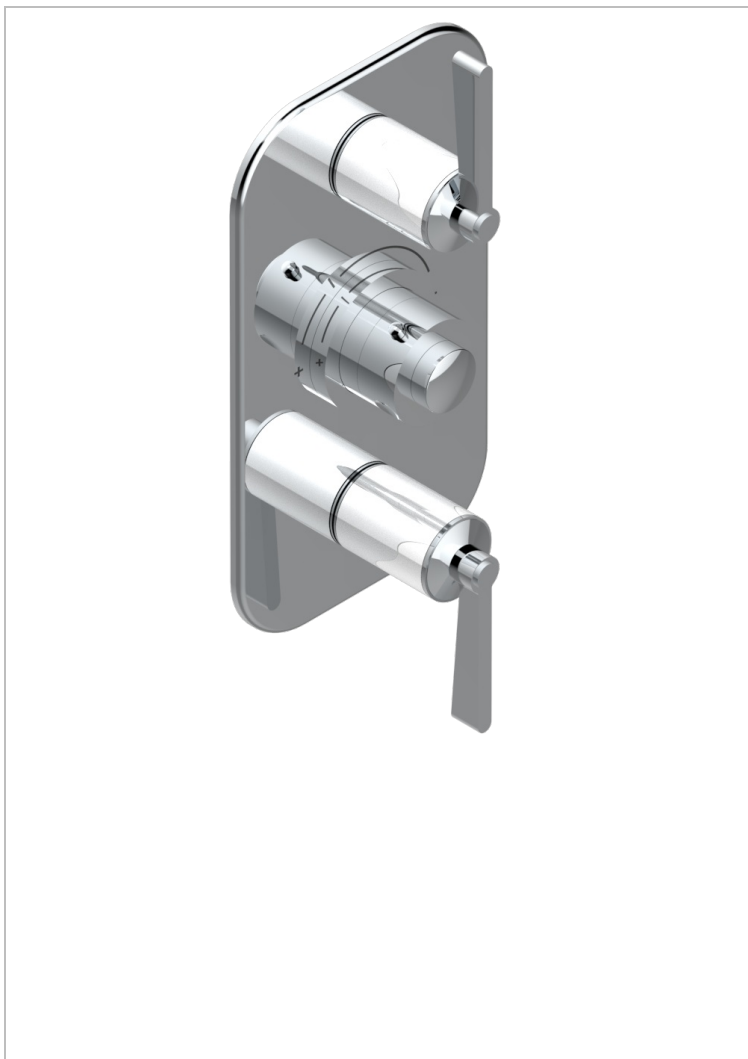

FAUBOURG WHITE PORCELAIN WITH LEVER HANDLES

G2J-5400BE

Trim for THG thermostat 2 volume controls, rough part supplied with fixing box ref. 5 400AE/US

CHARACTERISTIC

- Built-in thermostatic cover for 5400AE - 5400AE/W - 5400AE/US with 2 no. 3/4" outputs
- Requires concealed thermostat réf 5400AE - 5400AE/W - 5400AE/US
- For shower 2 simultaneous functions
- Temperature control knob with security stop at 38°C
- Solid brass plate and knob
- ASME : ASME A112.18.1-2011/CSA B125.1-11
- DVGW : DW-6512CQ0608

STANDARDS

RELATED SKU'S

- Ref. G00-5400AE/US 3/4" THG thermostat with wax cartridge, with two valves delivered with a built-in box, no trim
- Ref. G00-5100G Reinforced stop ring for THG thermostatic with fixing set