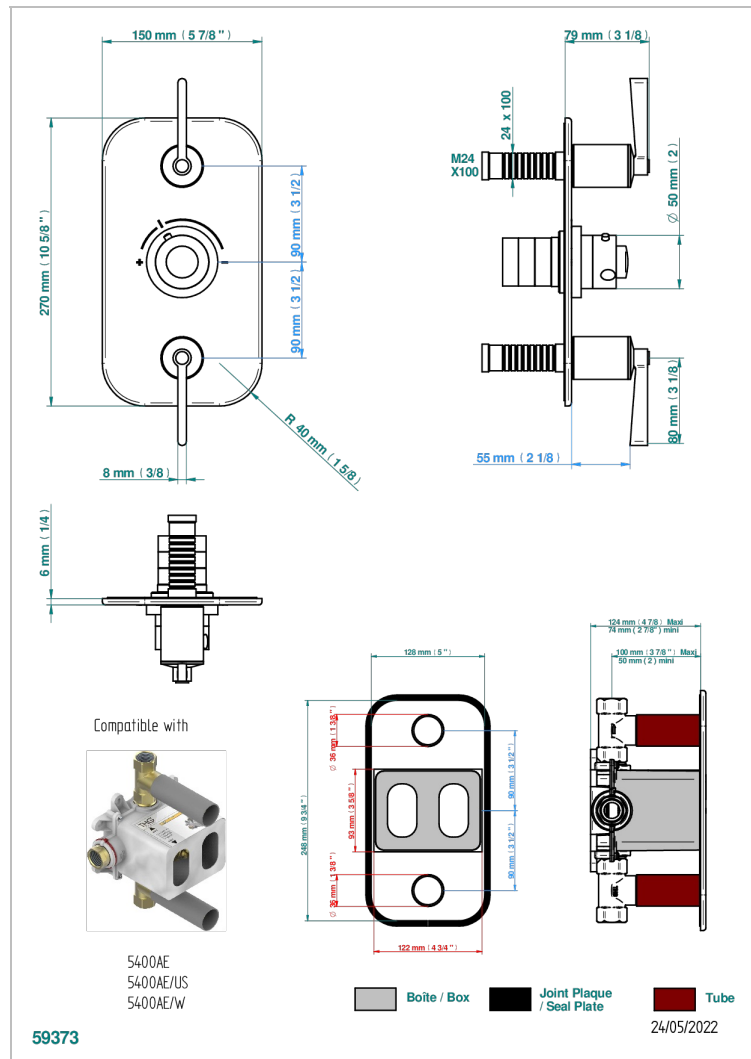

FAUBOURG WHITE PORCELAIN WITH LEVER HANDLES

G2J-5400BE

Trim for THG thermostat 2 volume controls, rough part supplied with fixing box ref. 5 400AE/US

CHARACTERISTIC

- Built-in thermostatic cover for 5400AE - 5400AE/W - 5400AE/US with 2 no. 3/4" outputs
- Requires concealed thermostat réf 5400AE - 5400AE/W - 5400AE/US
- For shower 2 simultaneous functions
- Temperature control knob with security stop at 38°C
- Solid brass plate and knob
- ASME : ASME A112.18.1-2011/CSA B125.1-11
- DVGW : DW-6512CQ0608

STANDARDS

RELATED SKU'S

- Ref. G00-5400AE/US 3/4" THG thermostat with wax cartridge, with two valves delivered with a built-in box, no trim
- Ref. G00-5100G Reinforced stop ring for THG thermostatic with fixing set