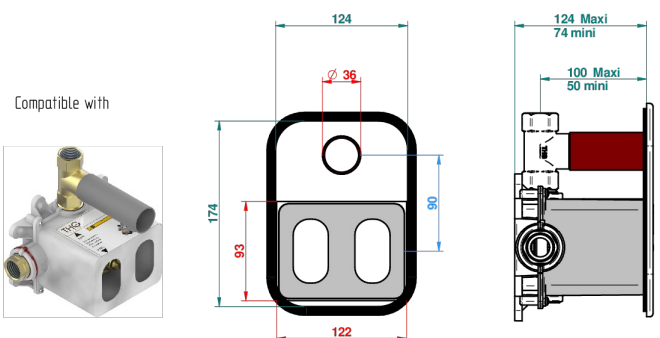

ITHAQUE PLATINUM DECOR

A7B-5300BE

THG
PARIS

Trim for THG thermostat 1 volume control, rough part supplied with fixing box ref.5 300AE/US

Compatible with

5300AE
5300AE/US
5300AE/W

Boîte / Box Joint Plaque / Seal Plate Tube

59359

13/11/2017

CHARACTERISTIC

- Built-in thermostatic cover for 5300AE - 5300AE/W - 5300AE/US with 1 no. 3/4" output
- Requires concealed thermostat réf 5300AE - 5300AE/W - 5300AE/US
- For shower 1 function
- Temperature control knob with security stop at 38°C
- Solid brass plate and knob
- ASME : ASME A112.18.1-2011/CSA B125.1-11
- DVGW : DW-6512CQ0608

STANDARDS

RELATED SKU'S

- Ref. G00-5300AE/US 3/4" THG thermostat, 60 l/mn with wax cartridge, with valve delivered, with a built-in box, no trim
- Ref. G00-5100G Reinforced stop ring for THG thermostatic with fixing set