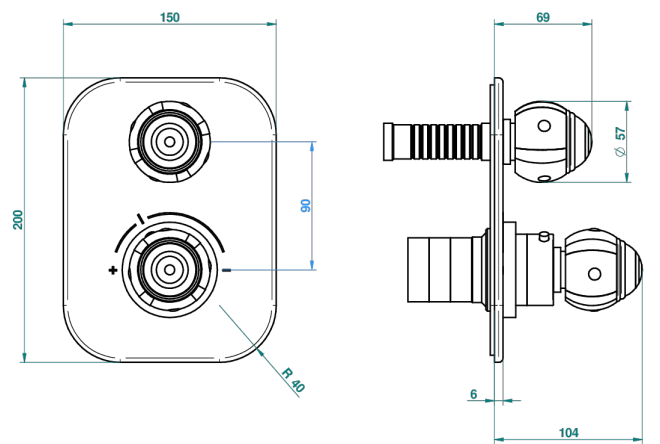

ITHAQUE PLATINUM DECOR

A7B-5300BE

THG
PARIS

Trim for THG thermostat 1 volume control, rough part supplied with fixing box ref.5 300AE/US

Compatible with

5300AE
5300AE/US
5300AE/W

Boîte / Box Joint Plaque / Seal Plate Tube

59359

13/11/2017

CHARACTERISTIC

- Built-in thermostatic cover for 5300AE - 5300AE/W - 5300AE/US with 1 no. 3/4" output
- Requires concealed thermostat réf 5300AE - 5300AE/W - 5300AE/US
- For shower 1 function
- Temperature control knob with security stop at 38°C
- Solid brass plate and knob
- ASME : ASME A112.18.1-2011/CSA B125.1-11
- DVGW : DW-6512CQ0608

STANDARDS

RELATED SKU'S

- Ref. G00-5300AE/US 3/4" THG thermostat, 60 l/mn with wax cartridge, with valve delivered, with a built-in box, no trim
- Ref. G00-5100G Reinforced stop ring for THG thermostatic with fixing set