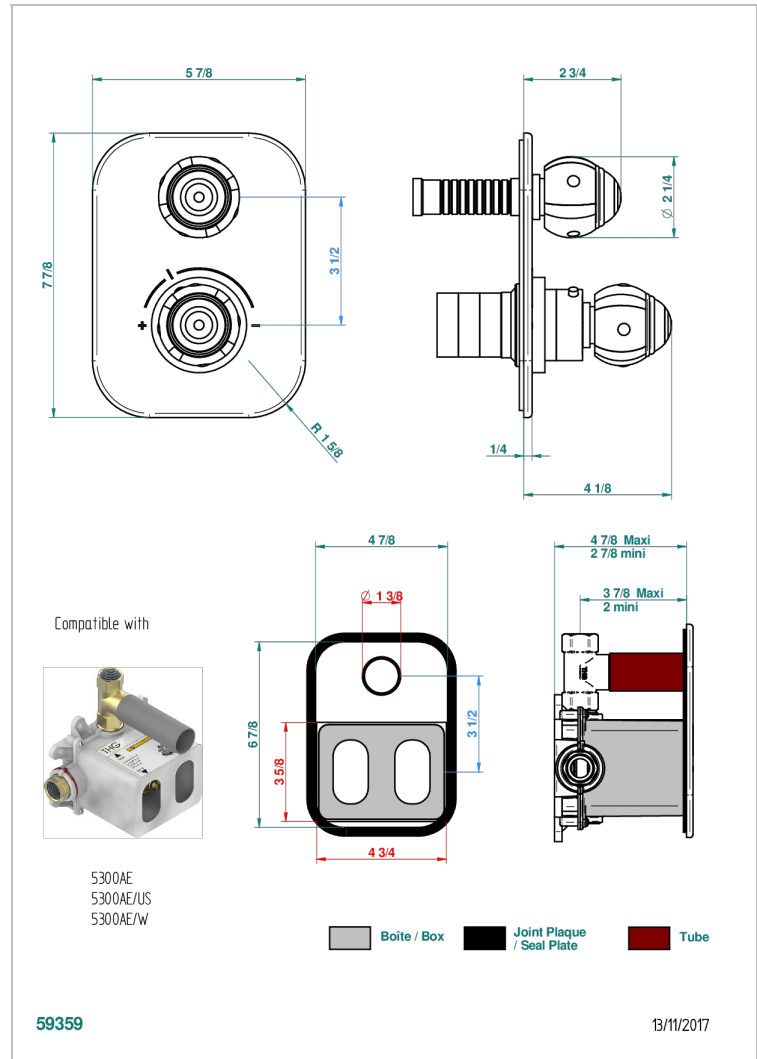

ITHAQUE PLATINUM DECOR

A7B-5300BE

Trim for THG thermostat 1 volume control, rough part supplied with fixing box ref.5 300AE/US

THG
PARIS

CHARACTERISTIC

- Built-in thermostatic cover for 5300AE - 5300AE/W - 5300AE/US with 1 no. 3/4" output
- Requires concealed thermostat réf 5300AE - 5300AE/W - 5300AE/US
- For shower 1 function
- Temperature control knob with security stop at 38°C
- Solid brass plate and knob
- ASME : ASME A112.18.1-2011/CSA B125.1-11
- DVGW : DW-6512CQ0608

STANDARDS

RELATED SKU'S

- Ref. G00-5300AE/US 3/4" THG thermostat, 60 l/mn with wax cartridge, with valve delivered, with a built-in box, no trim
- Ref. G00-5100G Reinforced stop ring for THG thermostatic with fixing set