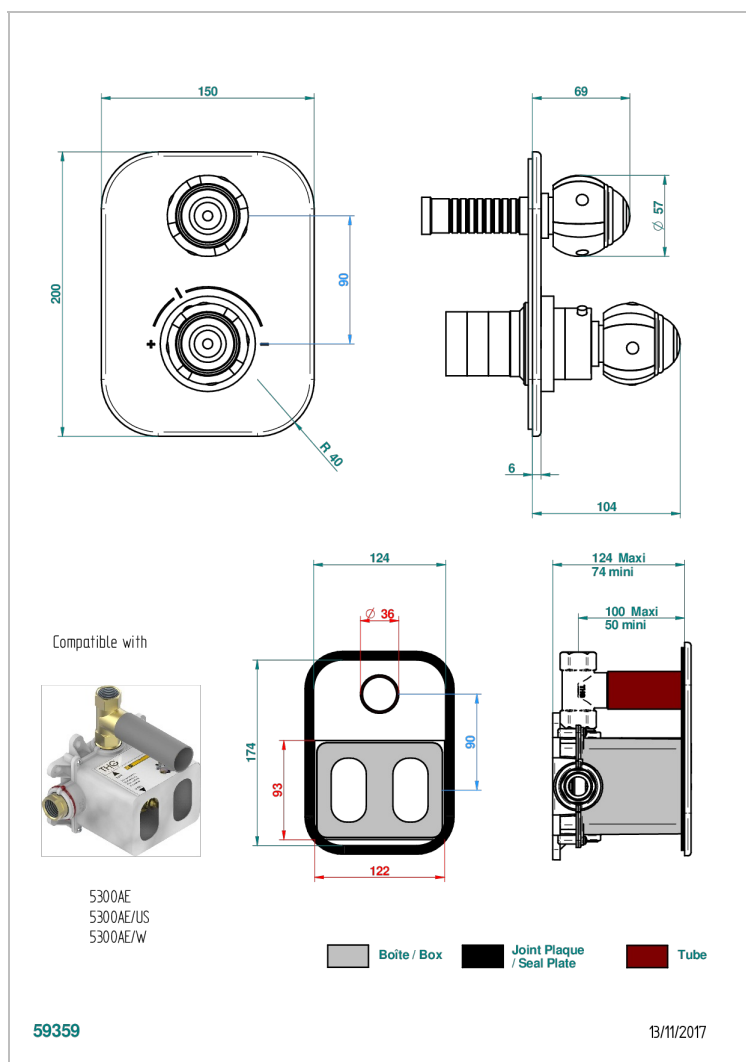

# ITHAQUE PLATINUM DECOR

A7B-5300BE

Trim for THG thermostat with valve - ref. 5 300AE with box for rough parts

## CHARACTERISTIC

- Built-in thermostatic cover for 5300AE - 5300AE/W - 5300AE/US with 1 no. 3/4" output
- Requires concealed thermostat réf 5300AE - 5300AE/W - 5300AE/US
- For shower 1 function
- Temperature control knob with security stop at 38°C
- Solid brass plate and knob
- ASME : ASME A112.18.1-2011/CSA B125.1-11
- DVGW : DW-6512CQ0608

## RELATED SKU'S

- Ref. G00-5300AE 3/4" THG thermostat, 60 l/mn with wax cartridge, with valve delivered, with a built-in box, no trim
- Ref. G00-5100G Reinforced stop ring for THG thermostatic with fixing set