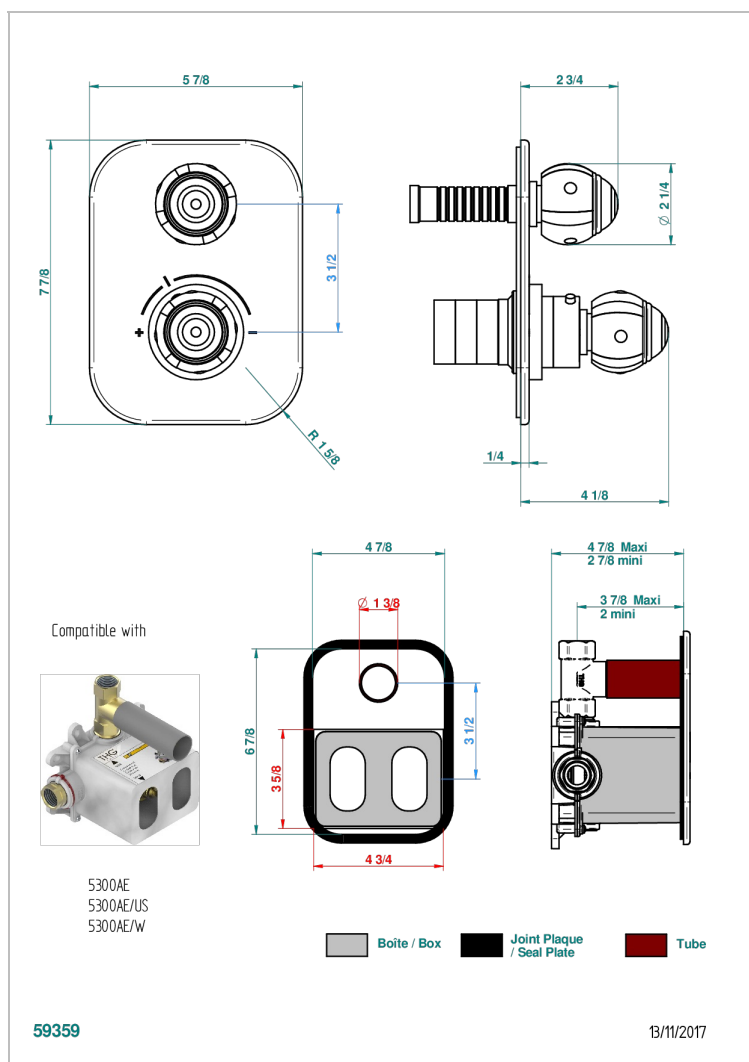

ITHAQUE PLATINUM DECOR

A7B-5300BE

Trim for THG thermostat with valve - ref. 5 300AE with box for rough parts

THG
PARIS

CHARACTERISTIC

- Built-in thermostatic cover for 5300AE - 5300AE/W - 5300AE/US with 1 no. 3/4" output
- Requires concealed thermostat réf 5300AE - 5300AE/W - 5300AE/US
- For shower 1 function
- Temperature control knob with security stop at 38°C
- Solid brass plate and knob
- ASME : ASME A112.18.1-2011/CSA B125.1-11
- DVGW : DW-6512CQ0608

STANDARDS

RELATED SKU'S

- Ref. G00-5300AE 3/4" THG thermostat, 60 l/mn with wax cartridge, with valve delivered, with a built-in box, no trim
- Ref. G00-5100G Reinforced stop ring for THG thermostatic with fixing set