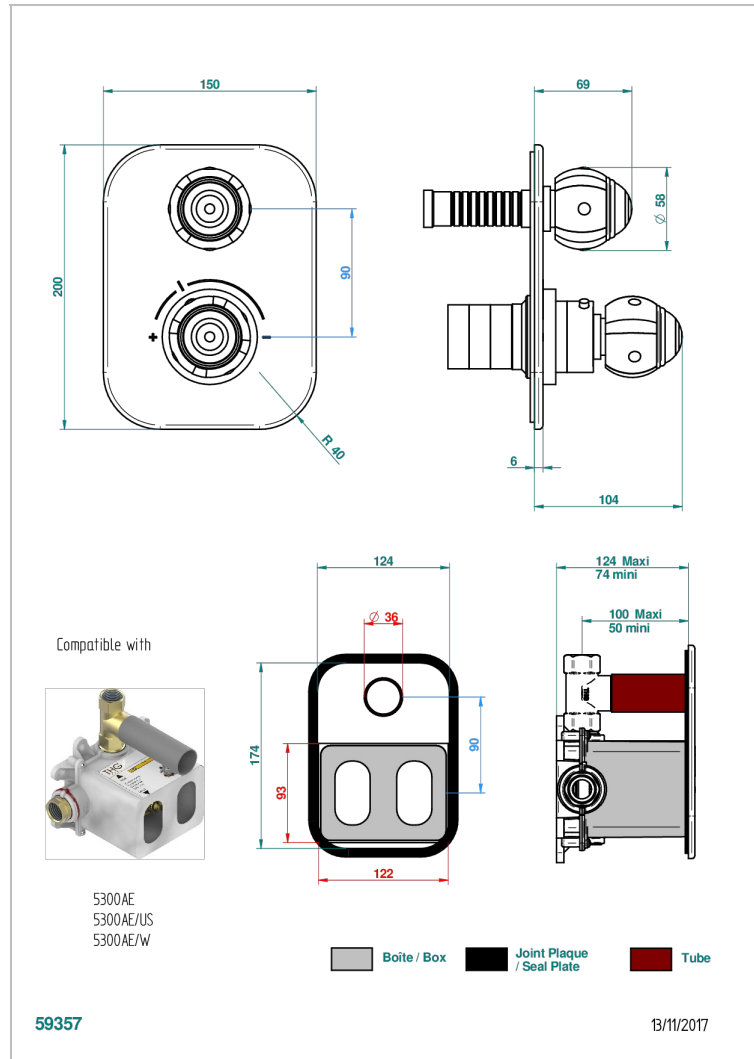

# ITHAQUE GOLD DECOR

A7A-5300BE

Trim for THG thermostat 1 volume control, rough part supplied with fixing box ref.5 300AE/US

## CHARACTERISTIC

- Built-in thermostatic cover for 5300AE - 5300AE/W - 5300AE/US with 1 no. 3/4" output
- Requires concealed thermostat réf 5300AE - 5300AE/W - 5300AE/US
- For shower 1 function
- Temperature control knob with security stop at 38°C
- Solid brass plate and knob
- ASME : ASME A112.18.1-2011/CSA B125.1-11
- DVGW : DW-6512CQ0608

## RELATED SKU'S

- Ref. G00-5300AE/US 3/4" THG thermostat, 60 l/mn with wax cartridge, with valve delivered, with a built-in box, no trim
- Ref. G00-5100G Reinforced stop ring for THG thermostatic with fixing set