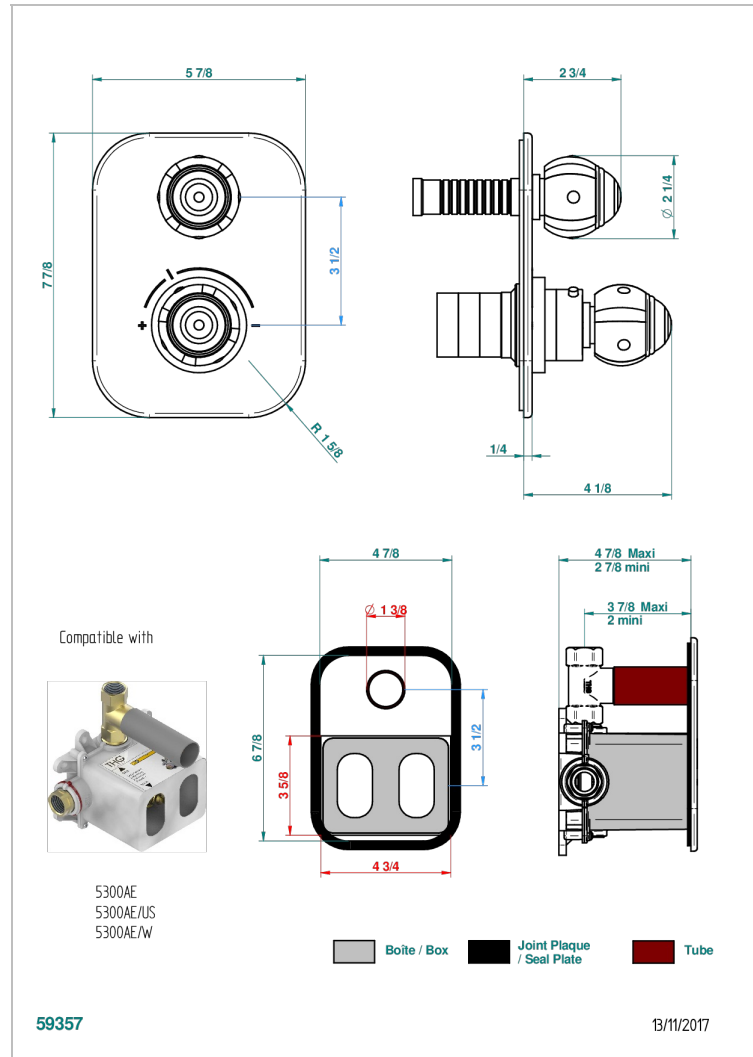

# ITHAQUE GOLD DECOR

A7A-5300BE

Trim for THG thermostat 1 volume control, rough part supplied with fixing box ref.5 300AE/US

## CHARACTERISTIC

- Built-in thermostatic cover for 5300AE - 5300AE/W - 5300AE/US with 1 no. 3/4" output
- Requires concealed thermostat réf 5300AE - 5300AE/W - 5300AE/US
- For shower 1 function
- Temperature control knob with security stop at 38°C
- Solid brass plate and knob
- ASME : ASME A112.18.1-2011/CSA B125.1-11
- DVGW : DW-6512CQ0608

## RELATED SKU'S

- Ref. G00-5300AE/US 3/4" THG thermostat, 60 l/mn with wax cartridge, with valve delivered, with a built-in box, no trim
- Ref. G00-5100G Reinforced stop ring for THG thermostatic with fixing set