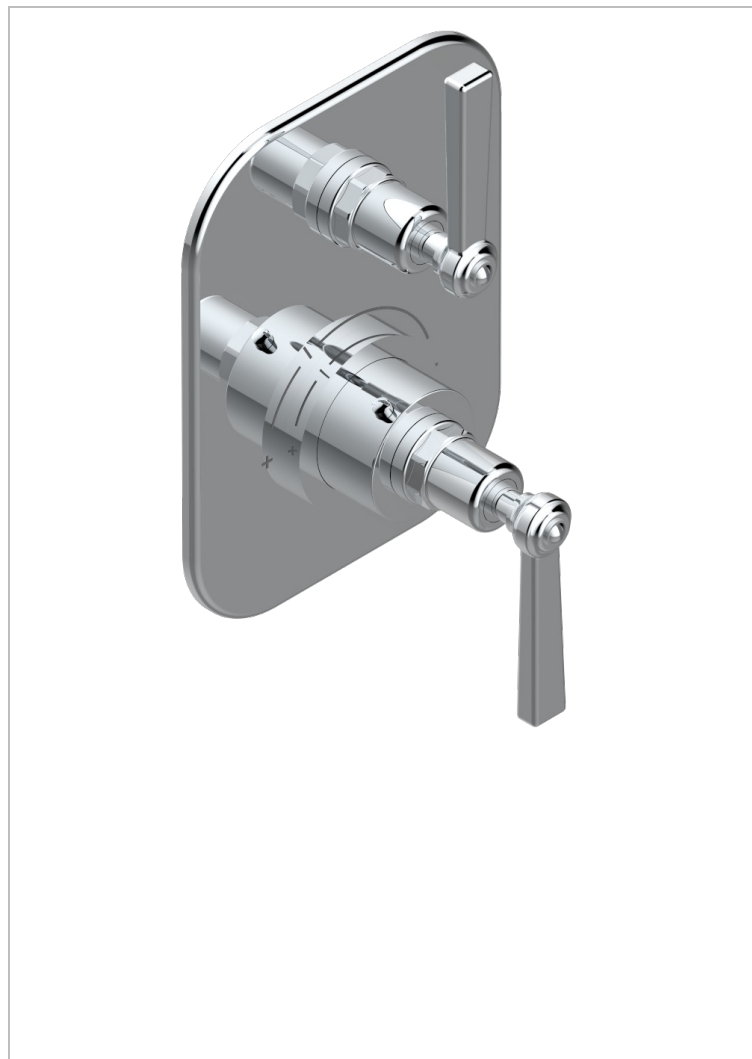

# SAINT-GERMAIN WITH LEVER HANDLES

G7D-5300BE

Trim for THG thermostat 1 volume control, rough part supplied with fixing box ref.5 300AE/US

## CHARACTERISTIC

- Built-in thermostatic cover for 5300AE - 5300AE/W - 5300AE/US with 1 no. 3/4" output
- Requires concealed thermostat réf 5300AE - 5300AE/W - 5300AE/US
- For shower 1 function
- Temperature control knob with security stop at 38°C
- Solid brass plate and knob
- ASME : ASME A112.18.1-2011/CSA B125.1-11
- DVGW : DW-6512CQ0608

## RELATED SKU'S

- Ref. G00-5300AE/US 3/4" THG thermostat, 60 l/mn with wax cartridge, with valve delivered, with a built-in box, no trim
- Ref. G00-5100G Reinforced stop ring for THG thermostatic with fixing set