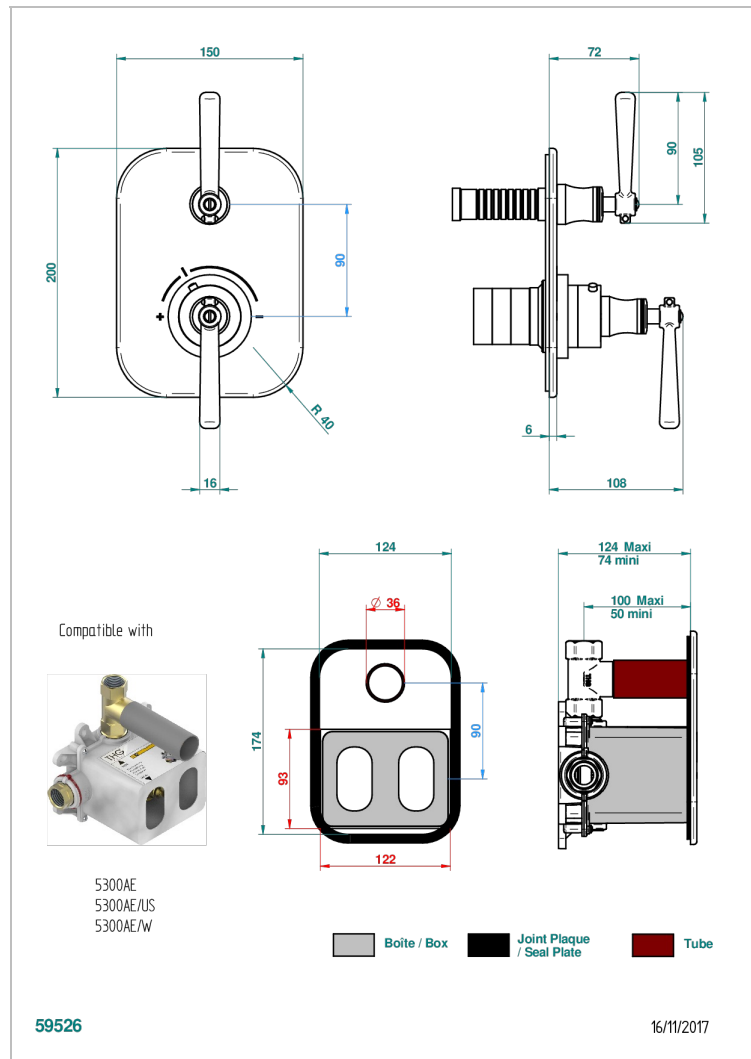

# SAINT-GERMAIN WITH LEVER HANDLES

G7D-5300BE

Trim for THG thermostat 1 volume control, rough part supplied with fixing box ref.5 300AE/US

## CHARACTERISTIC

- Built-in thermostatic cover for 5300AE - 5300AE/W - 5300AE/US with 1 no. 3/4" output
- Requires concealed thermostat réf 5300AE - 5300AE/W - 5300AE/US
- For shower 1 function
- Temperature control knob with security stop at 38°C
- Solid brass plate and knob
- ASME : ASME A112.18.1-2011/CSA B125.1-11
- DVGW : DW-6512CQ0608

## RELATED SKU'S

- Ref. G00-5300AE/US 3/4" THG thermostat, 60 l/mn with wax cartridge, with valve delivered, with a built-in box, no trim
- Ref. G00-5100G Reinforced stop ring for THG thermostatic with fixing set