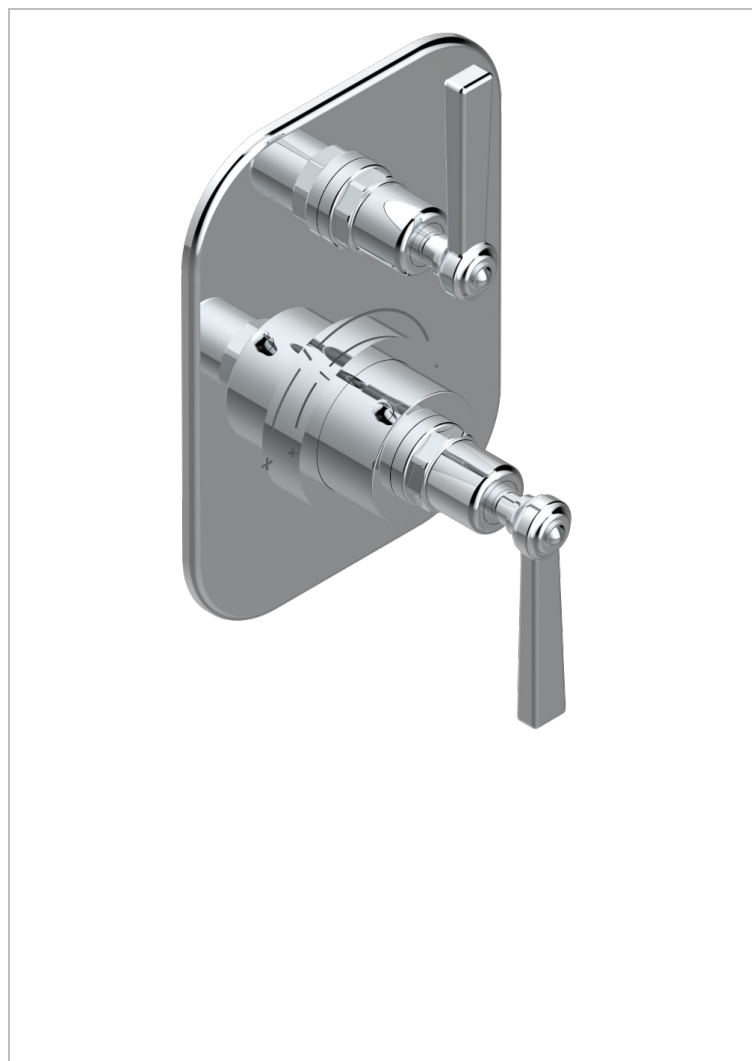

SAINT-GERMAIN WITH LEVER HANDLES

G7D-5300BE

Trim for THG thermostat 1 volume control, rough part supplied with fixing box ref.5 300AE/US

CHARACTERISTIC

- Built-in thermostatic cover for 5300AE - 5300AE/W - 5300AE/US with 1 no. 3/4" output
- Requires concealed thermostat réf 5300AE - 5300AE/W - 5300AE/US
- For shower 1 function
- Temperature control knob with security stop at 38°C
- Solid brass plate and knob
- ASME : ASME A112.18.1-2011/CSA B125.1-11
- DVGW : DW-6512CQ0608

STANDARDS

RELATED SKU'S

- Ref. G00-5300AE/US 3/4" THG thermostat, 60 l/mn with wax cartridge, with valve delivered, with a built-in box, no trim
- Ref. G00-5100G Reinforced stop ring for THG thermostatic with fixing set