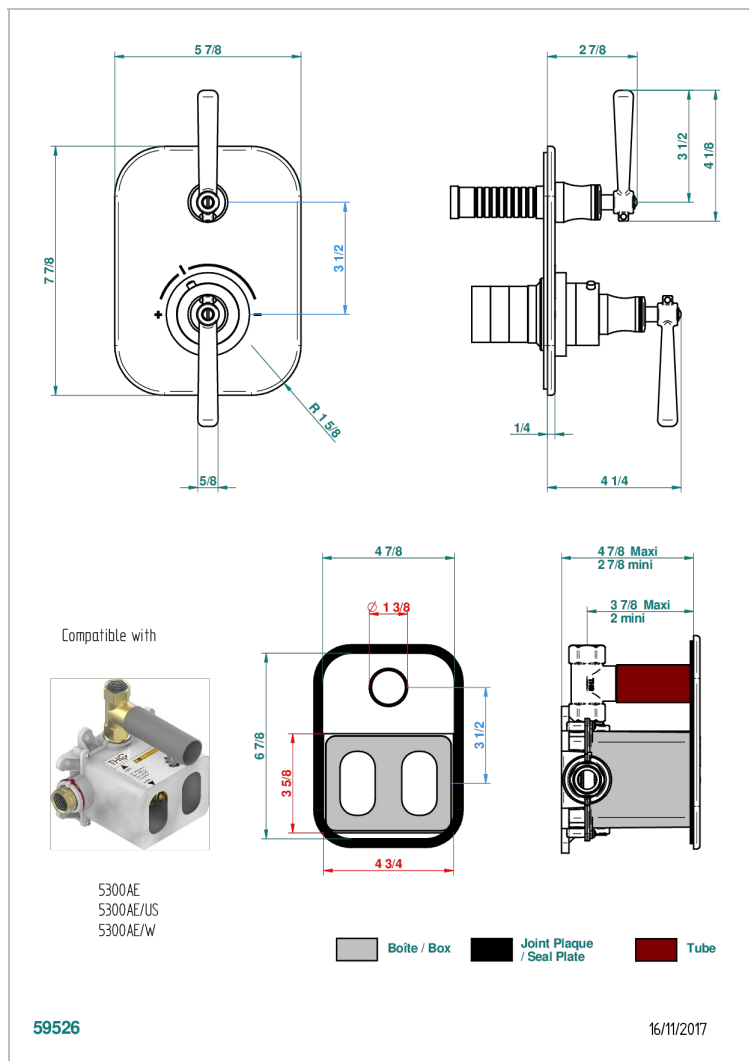

SAINT-GERMAIN WITH LEVER HANDLES

G7D-5300BE

Trim for THG thermostat 1 volume control, rough part supplied with fixing box ref.5 300AE/US

CHARACTERISTIC

- Built-in thermostatic cover for 5300AE - 5300AE/W - 5300AE/US with 1 no. 3/4" output
- Requires concealed thermostat réf 5300AE - 5300AE/W - 5300AE/US
- For shower 1 function
- Temperature control knob with security stop at 38°C
- Solid brass plate and knob
- ASME : ASME A112.18.1-2011/CSA B125.1-11
- DVGW : DW-6512CQ0608

STANDARDS

RELATED SKU'S

- Ref. G00-5300AE/US 3/4" THG thermostat, 60 l/mn with wax cartridge, with valve delivered, with a built-in box, no trim
- Ref. G00-5100G Reinforced stop ring for THG thermostatic with fixing set