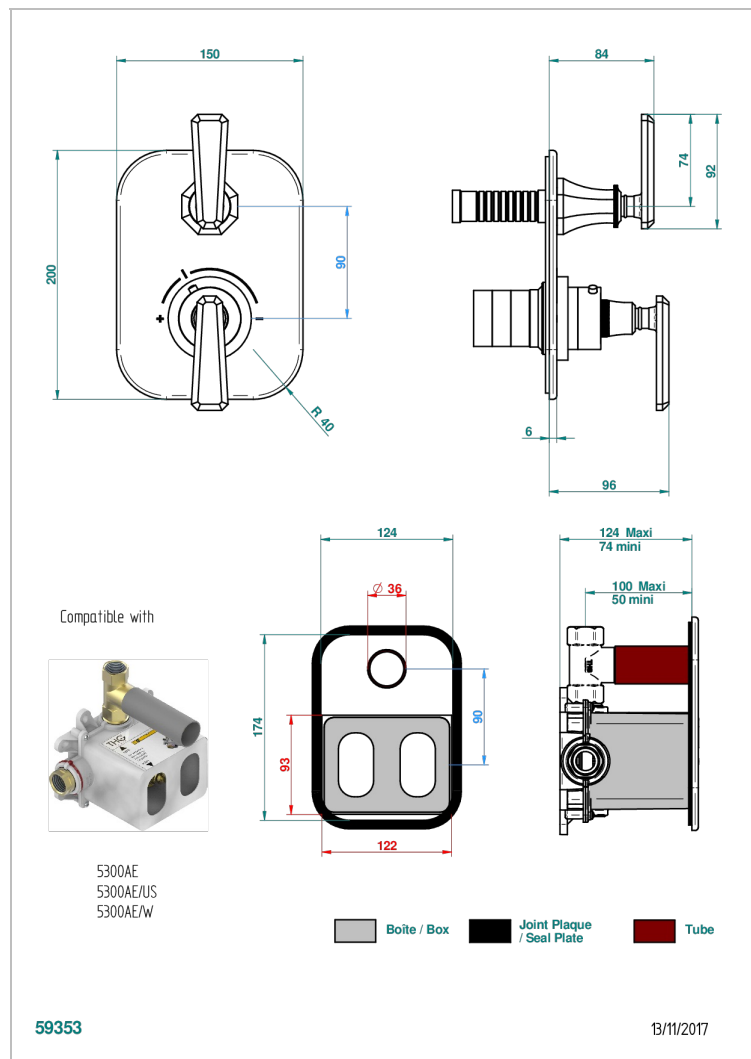

TRADITION WITH LEVER HANDLES

A58-5300BE

Trim for THG thermostat 1 volume control, rough part supplied with fixing box ref.5 300AE/US

CHARACTERISTIC

- Built-in thermostatic cover for 5300AE - 5300AE/W - 5300AE/US with 1 no. 3/4" output
- Requires concealed thermostat réf 5300AE - 5300AE/W - 5300AE/US
- For shower 1 function
- Temperature control knob with security stop at 38°C
- Solid brass plate and knob
- ASME : ASME A112.18.1-2011/CSA B125.1-11
- DVGW : DW-6512CQ0608

STANDARDS

RELATED SKU'S

- Ref. G00-5300AE/US 3/4" THG thermostat, 60 l/mn with wax cartridge, with valve delivered, with a built-in box, no trim
- Ref. G00-5100G Reinforced stop ring for THG thermostatic with fixing set