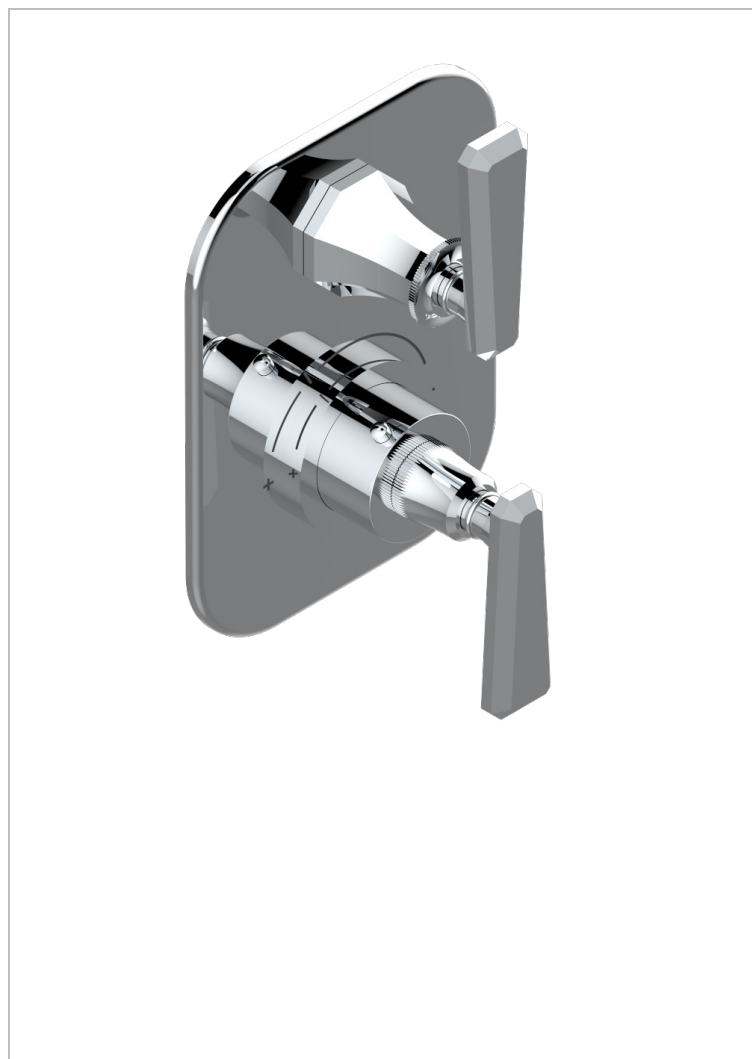

TRADITION WITH LEVER HANDLES

A58-5300BE

Trim for THG thermostat 1 volume control, rough part supplied with fixing box ref.5 300AE/US

CHARACTERISTIC

- Built-in thermostatic cover for 5300AE - 5300AE/W - 5300AE/US with 1 no. 3/4" output
- Requires concealed thermostat réf 5300AE - 5300AE/W - 5300AE/US
- For shower 1 function
- Temperature control knob with security stop at 38°C
- Solid brass plate and knob
- ASME : ASME A112.18.1-2011/CSA B125.1-11
- DVGW : DW-6512CQ0608

STANDARDS

RELATED SKU'S

- Ref. G00-5300AE/US 3/4" THG thermostat, 60 l/mn with wax cartridge, with valve delivered, with a built-in box, no trim
- Ref. G00-5100G Reinforced stop ring for THG thermostatic with fixing set