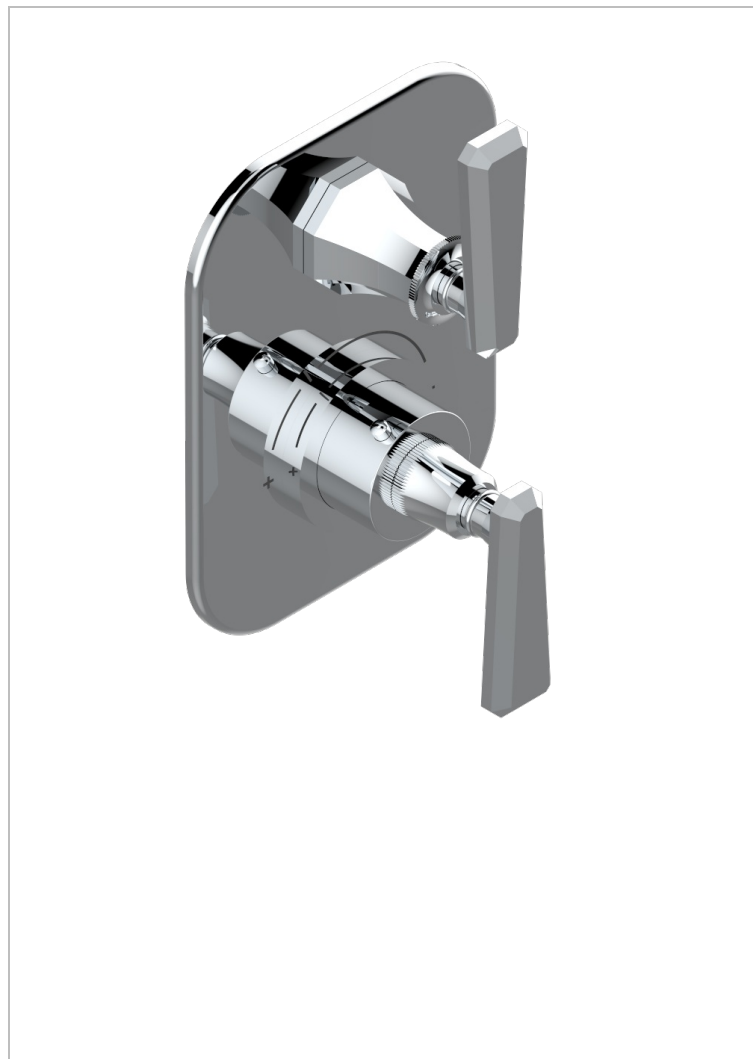

TRADITION WITH LEVER HANDLES

A58-5300BE

Trim for THG thermostat 1 volume control, rough part supplied with fixing box ref.5 300AE/US

CHARACTERISTIC

- Built-in thermostatic cover for 5300AE - 5300AE/W - 5300AE/US with 1 no. 3/4" output
- Requires concealed thermostat réf 5300AE - 5300AE/W - 5300AE/US
- For shower 1 function
- Temperature control knob with security stop at 38°C
- Solid brass plate and knob
- ASME : ASME A112.18.1-2011/CSA B125.1-11
- DVGW : DW-6512CQ0608

STANDARDS

RELATED SKU'S

- Ref. G00-5300AE/US 3/4" THG thermostat, 60 l/mn with wax cartridge, with valve delivered, with a built-in box, no trim
- Ref. G00-5100G Reinforced stop ring for THG thermostatic with fixing set