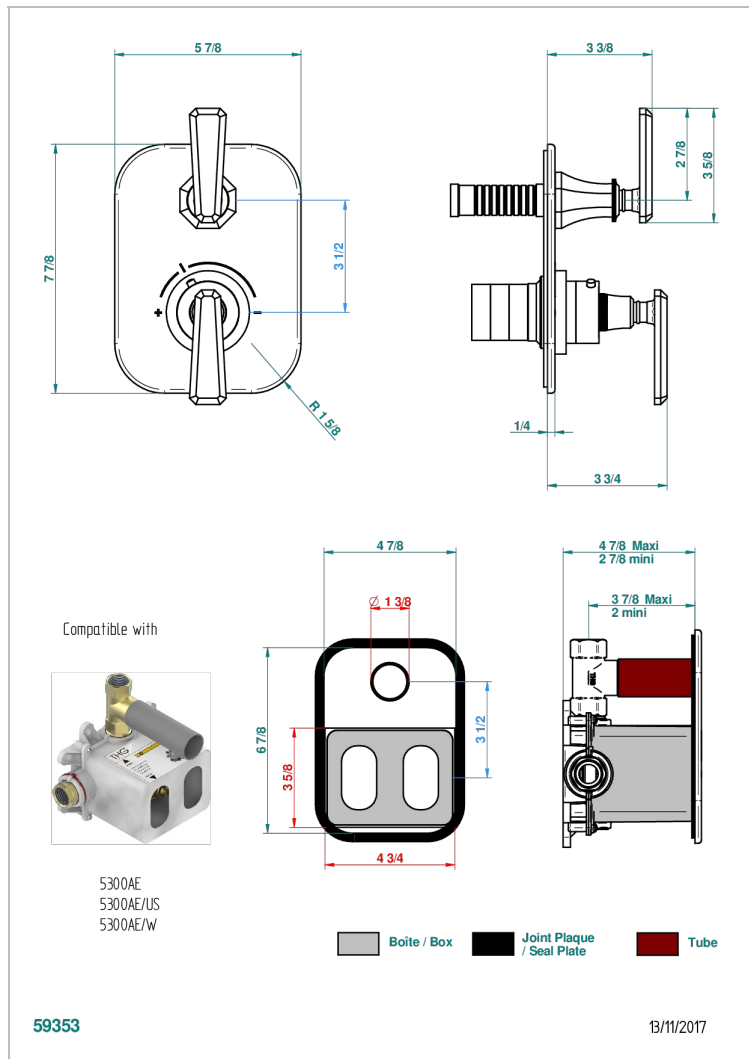

TRADITION WITH LEVER HANDLES

A58-5300BE

Trim for THG thermostat 1 volume control, rough part supplied with fixing box ref.5 300AE/US

CHARACTERISTIC

- Built-in thermostatic cover for 5300AE - 5300AE/W - 5300AE/US with 1 no. 3/4" output
- Requires concealed thermostat réf 5300AE - 5300AE/W - 5300AE/US
- For shower 1 function
- Temperature control knob with security stop at 38°C
- Solid brass plate and knob
- ASME : ASME A112.18.1-2011/CSA B125.1-11
- DVGW : DW-6512CQ0608

STANDARDS

RELATED SKU'S

- Ref. G00-5300AE/US 3/4" THG thermostat, 60 l/mn with wax cartridge, with valve delivered, with a built-in box, no trim
- Ref. G00-5100G Reinforced stop ring for THG thermostatic with fixing set