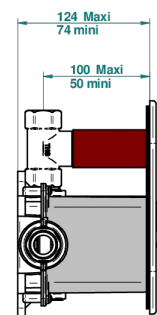

ART DECO CRYSTAL

A56-5300BE

THG
PARIS

Trim for THG thermostat 1 volume control, rough part supplied with fixing box ref.5 300AE/US

Compatible with

5300AE
5300AE/US
5300AE/W

Boite / Box Joint Plaque / Seal Plate Tube

59341

13/11/2017

CHARACTERISTIC

- Built-in thermostatic cover for 5300AE - 5300AE/W - 5300AE/US with 1 no. 3/4" output
- Requires concealed thermostat réf 5300AE - 5300AE/W - 5300AE/US
- For shower 1 function
- Temperature control knob with security stop at 38°C
- Solid brass plate and knob
- ASME : ASME A112.18.1-2011/CSA B125.1-11
- DVGW : DW-6512CQ0608

STANDARDS

RELATED SKU'S

- Ref. G00-5300AE/US 3/4" THG thermostat, 60 l/mn with wax cartridge, with valve delivered, with a built-in box, no trim
- Ref. G00-5100G Reinforced stop ring for THG thermostatic with fixing set