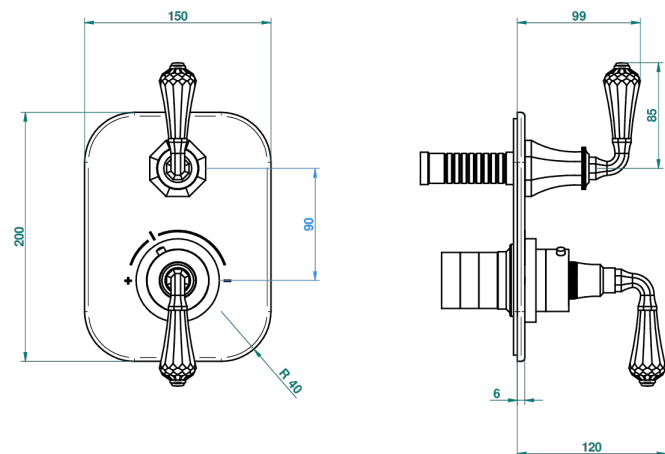

ART DECO CRYSTAL

A56-5300BE

THG
PARIS

Trim for THG thermostat 1 volume control, rough part supplied with fixing box ref.5 300AE/US

Compatible with

5300AE
5300AE/US
5300AE/W

Boite / Box Joint Plaque / Seal Plate Tube

59341

13/11/2017

CHARACTERISTIC

- Built-in thermostatic cover for 5300AE - 5300AE/W - 5300AE/US with 1 no. 3/4" output
- Requires concealed thermostat réf 5300AE - 5300AE/W - 5300AE/US
- For shower 1 function
- Temperature control knob with security stop at 38°C
- Solid brass plate and knob
- ASME : ASME A112.18.1-2011/CSA B125.1-11
- DVGW : DW-6512CQ0608

STANDARDS

RELATED SKU'S

- Ref. G00-5300AE/US 3/4" THG thermostat, 60 l/mn with wax cartridge, with valve delivered, with a built-in box, no trim
- Ref. G00-5100G Reinforced stop ring for THG thermostatic with fixing set