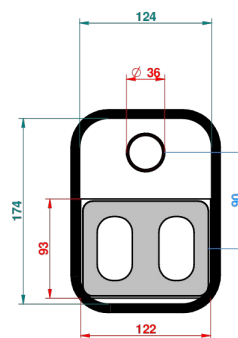

ART DECO CRYSTAL

A56-5300BE

THG
PARIS

Trim for THG thermostat 1 volume control, rough part supplied with fixing box ref.5 300AE/US

Compatible with

5300AE
5300AE/US
5300AE/W

Boite / Box Joint Plaque / Seal Plate Tube

59341

13/11/2017

CHARACTERISTIC

- Built-in thermostatic cover for 5300AE - 5300AE/W - 5300AE/US with 1 no. 3/4" output
- Requires concealed thermostat réf 5300AE - 5300AE/W - 5300AE/US
- For shower 1 function
- Temperature control knob with security stop at 38°C
- Solid brass plate and knob
- ASME : ASME A112.18.1-2011/CSA B125.1-11
- DVGW : DW-6512CQ0608

STANDARDS

RELATED SKU'S

- Ref. G00-5300AE/US 3/4" THG thermostat, 60 l/mn with wax cartridge, with valve delivered, with a built-in box, no trim
- Ref. G00-5100G Reinforced stop ring for THG thermostatic with fixing set