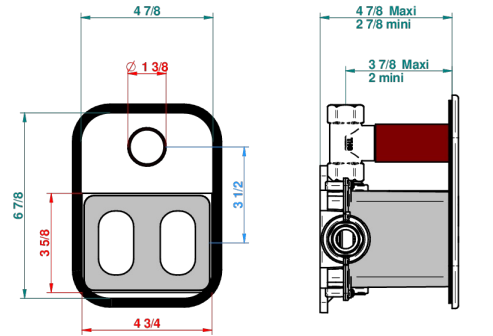

ART DECO WITH LEVER HANDLES

A55-5300BE

THG[®]
PARIS

Trim for THG thermostat 1 volume control, rough part supplied with fixing box ref.5 300AE/US

Compatible with

5300AE
5300AE/US
5300AE/W

Boite / Box Joint Plaque / Seal Plate Tube

59336

13/11/2017

CHARACTERISTIC

- Built-in thermostatic cover for 5300AE - 5300AE/W - 5300AE/US with 1 no. 3/4" output
- Requires concealed thermostat réf 5300AE - 5300AE/W - 5300AE/US
- For shower 1 function
- Temperature control knob with security stop at 38°C
- Solid brass plate and knob
- ASME : ASME A112.18.1-2011/CSA B125.1-11
- DVGW : DW-6512CQ0608

STANDARDS

RELATED SKU'S

- Ref. G00-5300AE/US 3/4" THG thermostat, 60 l/mn with wax cartridge, with valve delivered, with a built-in box, no trim
- Ref. G00-5100G Reinforced stop ring for THG thermostatic with fixing set