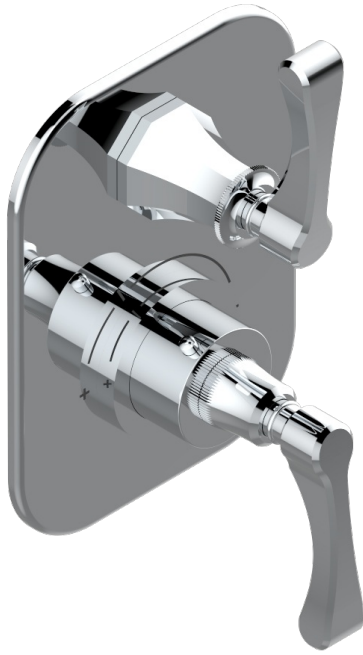

ART DECO WITH LEVER HANDLES

A55-5300BE

THG[®]
PARIS

Trim for THG thermostat 1 volume control, rough part supplied with fixing box ref.5 300AE/US

Compatible with

5300AE
5300AE/US
5300AE/W

Boite / Box Joint Plaque / Seal Plate Tube

59336

13/11/2017

CHARACTERISTIC

- Built-in thermostatic cover for 5300AE - 5300AE/W - 5300AE/US with 1 no. 3/4" output
- Requires concealed thermostat réf 5300AE - 5300AE/W - 5300AE/US
- For shower 1 function
- Temperature control knob with security stop at 38°C
- Solid brass plate and knob
- ASME : ASME A112.18.1-2011/CSA B125.1-11
- DVGW : DW-6512CQ0608

STANDARDS

RELATED SKU'S

- Ref. G00-5300AE/US 3/4" THG thermostat, 60 l/mn with wax cartridge, with valve delivered, with a built-in box, no trim
- Ref. G00-5100G Reinforced stop ring for THG thermostatic with fixing set

Nickel polished - B01
Soft gold - F30
Soft matt gold - F31
Umber PVD - H66