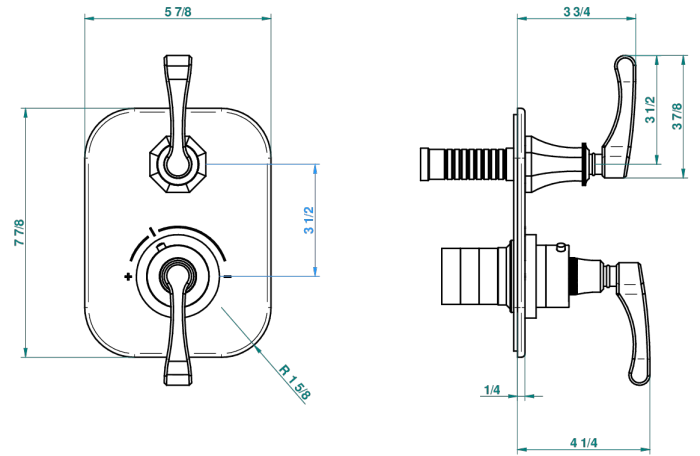

ART DECO WITH LEVER HANDLES

A55-5300BE

THG[®]
PARIS

Trim for THG thermostat 1 volume control, rough part supplied with fixing box ref.5 300AE/US

Compatible with

5300AE
5300AE/US
5300AE/W

Boite / Box Joint Plaque / Seal Plate Tube

59336

13/11/2017

CHARACTERISTIC

- Built-in thermostatic cover for 5300AE - 5300AE/W - 5300AE/US with 1 no. 3/4" output
- Requires concealed thermostat réf 5300AE - 5300AE/W - 5300AE/US
- For shower 1 function
- Temperature control knob with security stop at 38°C
- Solid brass plate and knob
- ASME : ASME A112.18.1-2011/CSA B125.1-11
- DVGW : DW-6512CQ0608

STANDARDS

RELATED SKU'S

- Ref. G00-5300AE/US 3/4" THG thermostat, 60 l/mn with wax cartridge, with valve delivered, with a built-in box, no trim
- Ref. G00-5100G Reinforced stop ring for THG thermostatic with fixing set