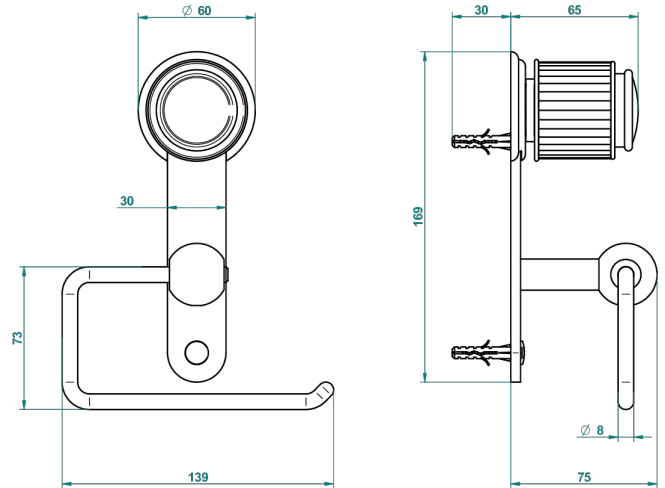

JAIPUR SATIN CRYSTAL

A9B-538A

Wall mounted WC paper holder without cover

THG®
PARIS

59334

01/03/2017

CHARACTERISTIC

- Jaipur Satin crystal
- Wall mounted WC paper holder without cover

AVAILABLE FINITIONS

Antique nickel - H28
Black ceram - D30
Blush PVD - H62
Brass color PVD - H49
Brown bronze color PVD - F33
Gold color PVD - H52

Graphite PVD - H64
Lacquered light bronze - D01
Matt Umber PVD - H67
Matt blush PVD - H60
Matt brass color PVD - H50
Matt brown bronze color PVD - F34

Matt chrome - C02
Matt gold - F07
Matt gold color PVD - H53
Matt graphite PVD - H65
Matt nickel (color finish) - C01
Matt nickel color PVD - H56

Nickel color PVD - H55
Polished chrome (color finish) - A02
Polished chrome / Polished gold (color finish) - G02
Polished gold (color finish) - F01
Polished nickel - B01
Soft gold - F30

Soft matt gold - F31
Umber PVD - H66
Varnished matt antique red copper (color finish) - H07