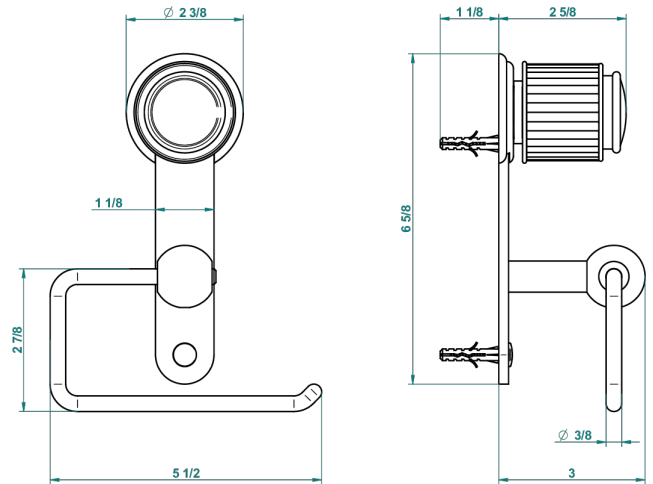

JAIPUR SATIN CRYSTAL

A9B-538A

Wall mounted WC paper holder without cover

THG®
PARIS

59334

01/03/2017

CHARACTERISTIC

- Jaipur Satin crystal
- Wall mounted WC paper holder without cover

AVAILABLE FINITIONS

Antique nickel - H28
Black ceram - D30
Blush PVD - H62
Brass color PVD - H49
Brown bronze color PVD - F33
Gold color PVD - H52

Graphite PVD - H64
Lacquered light bronze - D01
Matt Umber PVD - H67
Matt blush PVD - H60
Matt brass color PVD - H50
Matt brown bronze color PVD - F34

Matt chrome - C02
Matt gold - F07
Matt gold color PVD - H53
Matt graphite PVD - H65
Matt nickel (color finish) - C01
Matt nickel color PVD - H56

Nickel color PVD - H55
Polished chrome (color finish) - A02
Polished chrome / Polished gold (color finish) - G02
Polished gold (color finish) - F01
Polished nickel - B01
Soft gold - F30

Soft matt gold - F31
Umber PVD - H66
Varnished matt antique red copper (color finish) - H07