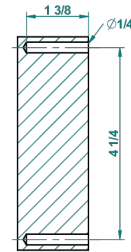

JAIPUR SATIN CRYSTAL

A9B-538A

Wall mounted WC paper holder without cover

THG®
PARIS

59334

01/03/2017

CHARACTERISTIC

- Jaipur Satin crystal
- Wall mounted WC paper holder without cover

AVAILABLE FINITIONS

Antique nickel - H28
Black ceram - D30
Blush PVD - H62
Brass color PVD - H49
Brown bronze color PVD - F33
Gold color PVD - H52

Graphite PVD - H64
Lacquered light bronze - D01
Matt Umber PVD - H67
Matt blush PVD - H60
Matt brass color PVD - H50
Matt brown bronze color PVD - F34

Matt chrome - C02
Matt gold - F07
Matt gold color PVD - H53
Matt graphite PVD - H65
Matt nickel (color finish) - C01
Matt nickel color PVD - H56

Nickel color PVD - H55
Polished chrome (color finish) - A02
Polished chrome / Polished gold (color finish) - G02
Polished gold (color finish) - F01
Polished nickel - B01
Soft gold - F30

Soft matt gold - F31
Umber PVD - H66
Varnished matt antique red copper (color finish) - H07