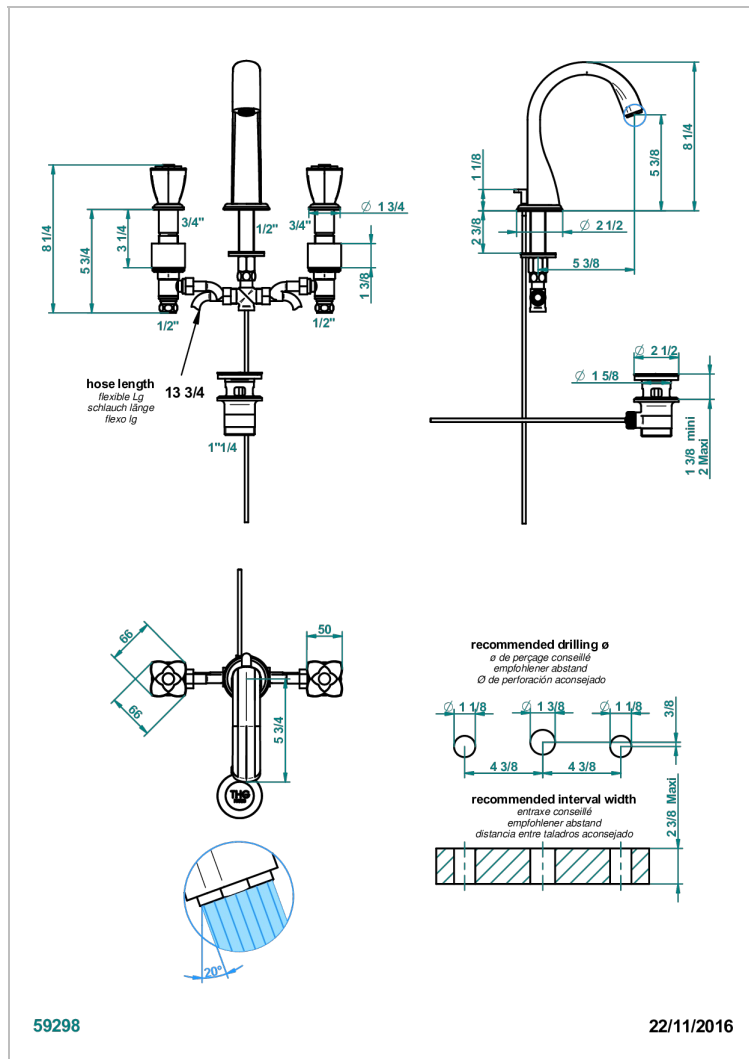

PETALE DE CRISTAL - CLEAR CRYSTAL FINE GOLD THREAD

U6E-151/W

Rim mounted 3-hole basin mixer with waste - WRAS approved

CHARACTERISTIC

- WRAS : 1909342

STANDARDS

TECHNICAL SPECS

- Recommandé : 3 bars (max. 5 bars) - Advised : 43,5 psi (max. 72 psi)
- 15 l/min à 3 bars (4 gpm at 43.5 psi)

AVAILABLE FINITIONS

Antique nickel - H28
Black ceram - D30
Blush PVD - H62
Brass color PVD - H49
Brown bronze color PVD - F33
Gold color PVD - H52

Graphite PVD - H64
Lacquered light bronze - D01
Matt Umber PVD - H67
Matt blush PVD - H60
Matt brass color PVD - H50
Matt brown bronze color PVD - F34