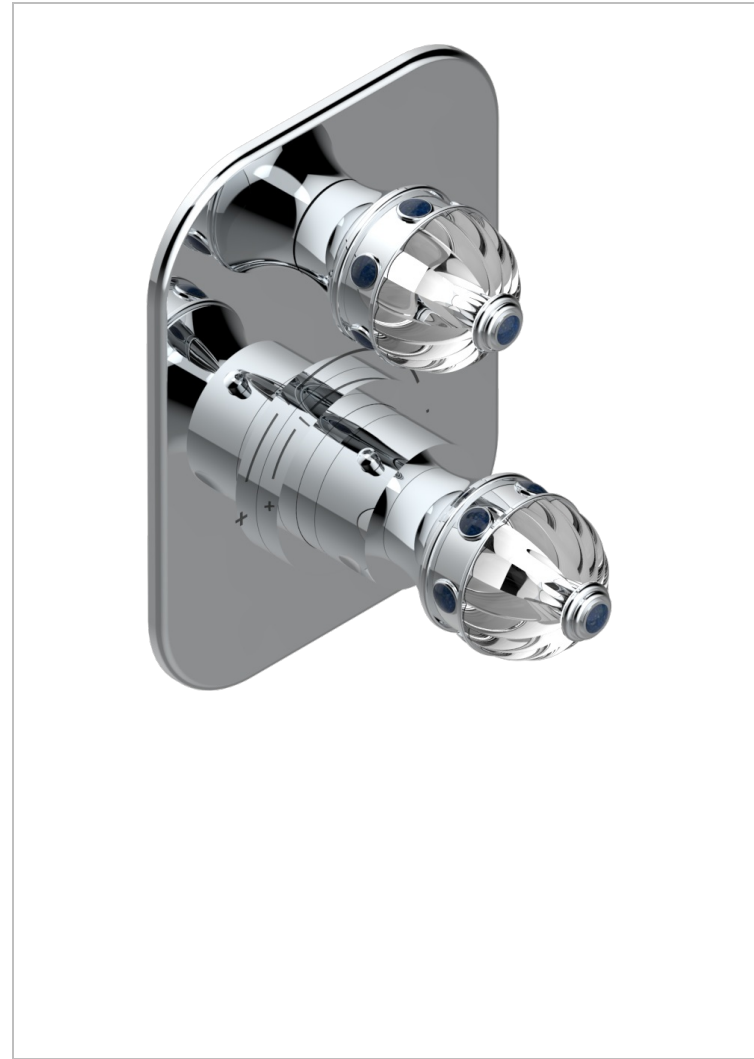

# CHEVERNY LAPIS LAZULI

A1T-5300BE

Trim for THG thermostat 1 volume control, rough part supplied with fixing box ref.5 300AE/US

THG  
PARIS

## CHARACTERISTIC

- Built-in thermostatic cover for 5300AE - 5300AE/W - 5300AE/US with 1 no. 3/4" output
- Requires concealed thermostat réf 5300AE - 5300AE/W - 5300AE/US
- For shower 1 function
- Temperature control knob with security stop at 38°C
- Solid brass plate and knob
- ASME : ASME A112.18.1-2011/CSA B125.1-11
- DVGW : DW-6512CQ0608

## RELATED SKU'S

- Ref. G00-5300AE/US 3/4" THG thermostat, 60 l/mn with wax cartridge, with valve delivered, with a built-in box, no trim
- Ref. G00-5100G Reinforced stop ring for THG thermostatic with fixing set