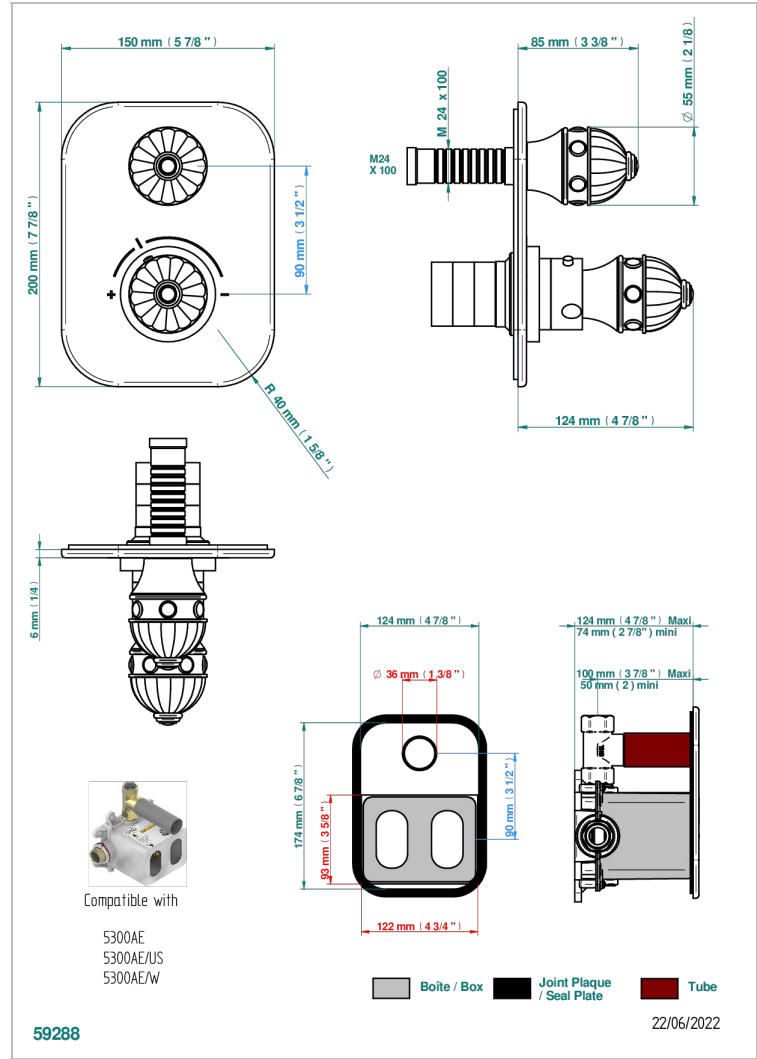

# CHEVERNY LAPIS LAZULI

A1T-5300BE

Trim for THG thermostat 1 volume control, rough part supplied with fixing box ref.5 300AE/US

THG  
PARIS

## CHARACTERISTIC

- Built-in thermostatic cover for 5300AE - 5300AE/W - 5300AE/US with 1 no. 3/4" output
- Requires concealed thermostat réf 5300AE - 5300AE/W - 5300AE/US
- For shower 1 function
- Temperature control knob with security stop at 38°C
- Solid brass plate and knob
- ASME : ASME A112.18.1-2011/CSA B125.1-11
- DVGW : DW-6512CQ0608

## RELATED SKU'S

- Ref. G00-5300AE/US 3/4" THG thermostat, 60 l/mn with wax cartridge, with valve delivered, with a built-in box, no trim
- Ref. G00-5100G Reinforced stop ring for THG thermostatic with fixing set