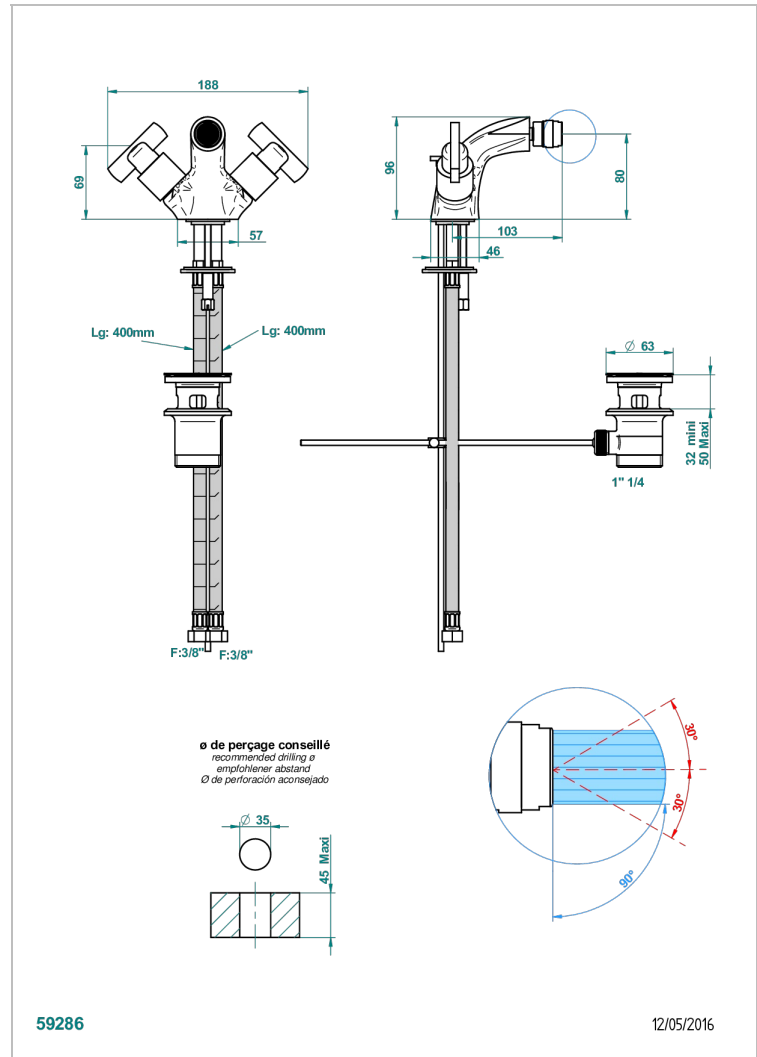

LE 11 WITH LEVER

U2B-3202

1-hole bidet mixer with swivel jet handshower with waste

CHARACTERISTIC

- ACS : 17ACCLY613
- NF : NF EN 200 - IA - Chrome

STANDARDS

AVAILABLE FINITIONS

Antique nickel - H28
Black ceram - D30
Blush PVD - H62
Brass color PVD - H49
Brown bronze color PVD - F33
Gold color PVD - H52