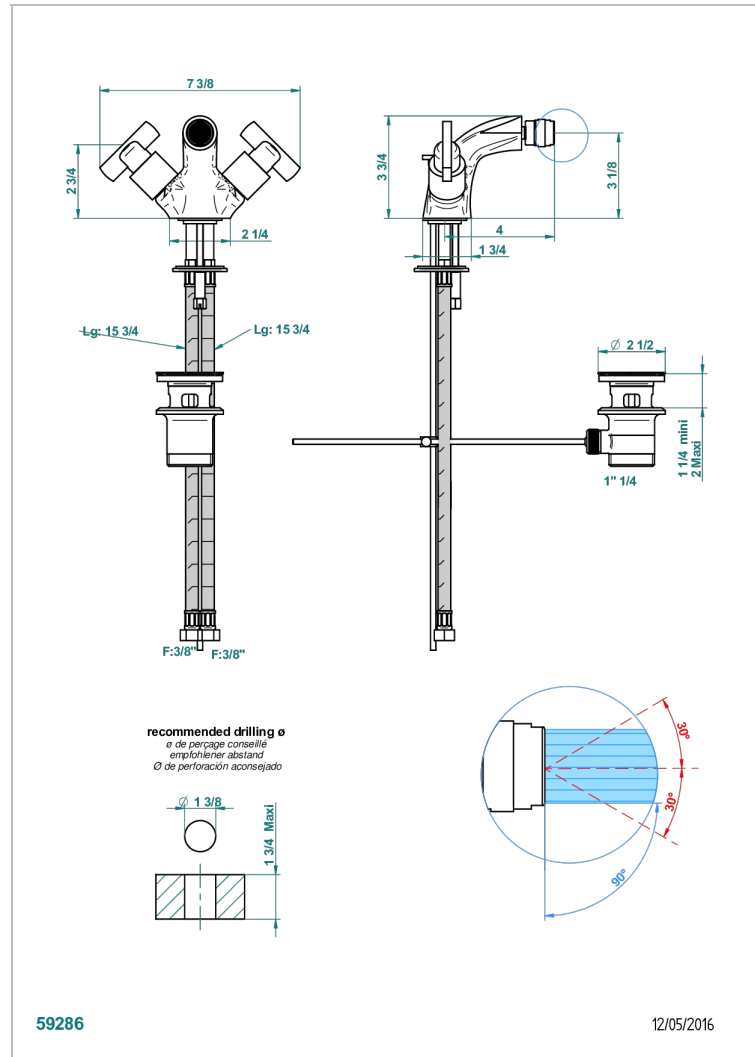

LE 11 WITH LEVER

U2B-3202

1-hole bidet mixer with swivel jet handshower with waste

CHARACTERISTIC

- ACS : 17ACCLY613
- NF : NF EN 200 - IA - Chrome

STANDARDS

AVAILABLE FINITIONS

Antique nickel - H28
Black ceram - D30
Blush PVD - H62
Brass color PVD - H49
Brown bronze color PVD - F33
Gold color PVD - H52