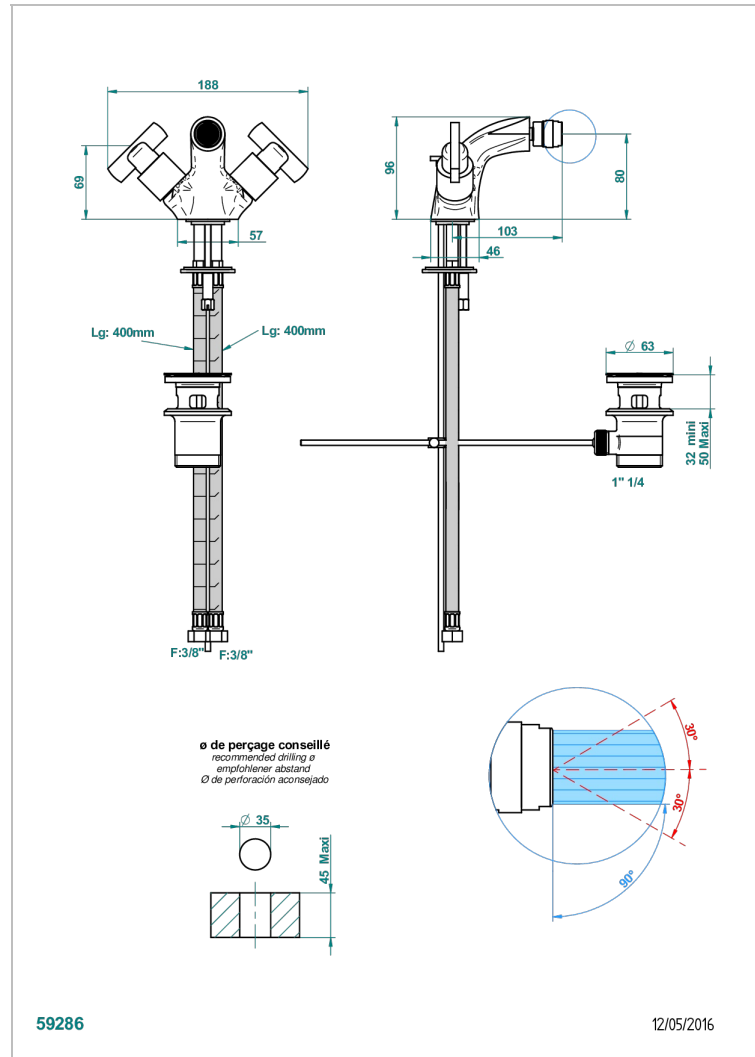

LE 11 WITH LEVER

U2B-3202

1-hole bidet mixer with swivel jet handshower with waste

CHARACTERISTIC

- ACS : 17ACCLY613
- NF : NF EN 200 - IA - Chrome

STANDARDS

AVAILABLE FINITIONS

Antique nickel - H28
Black ceram - D30
Blush PVD - H62
Brass color PVD - H49
Brown bronze color PVD - F33
Gold color PVD - H52