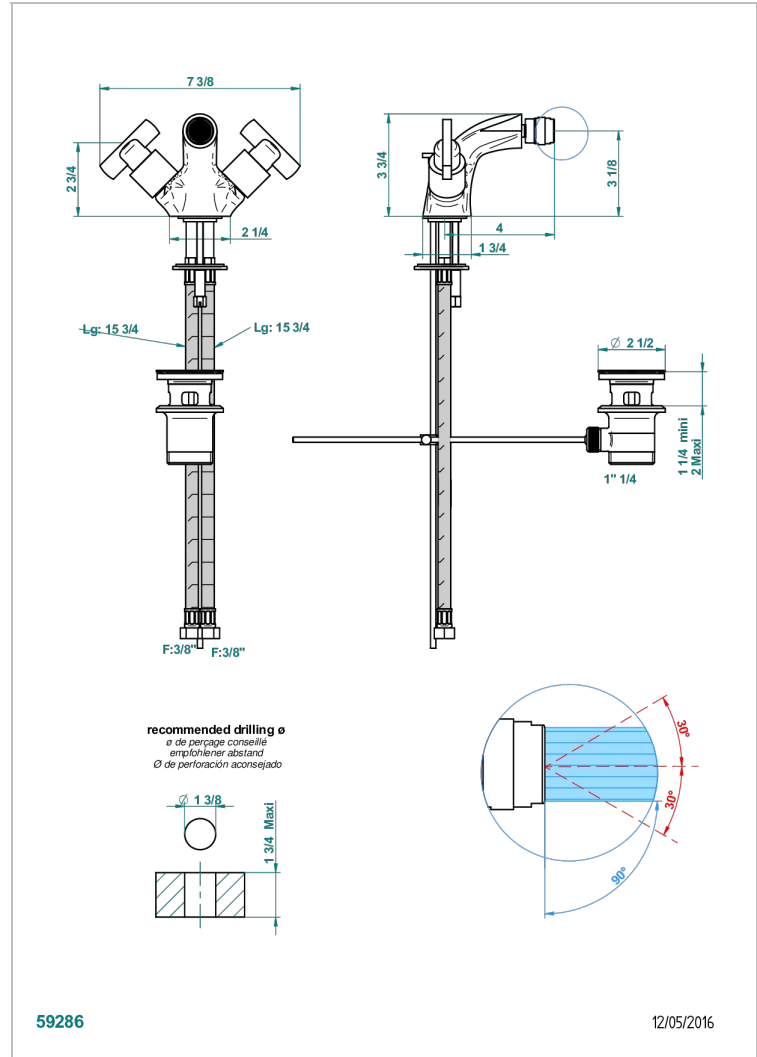

LE 11 WITH LEVER

U2B-3202

1-hole bidet mixer with swivel jet handshower with waste

CHARACTERISTIC

- ACS : 17ACCLY613
- NF : NF EN 200 - IA - Chrome

STANDARDS

AVAILABLE FINITIONS

Antique nickel - H28
 Black ceram - D30
 Blush PVD - H62
 Brass color PVD - H49
 Brown bronze color PVD - F33
 Gold color PVD - H52