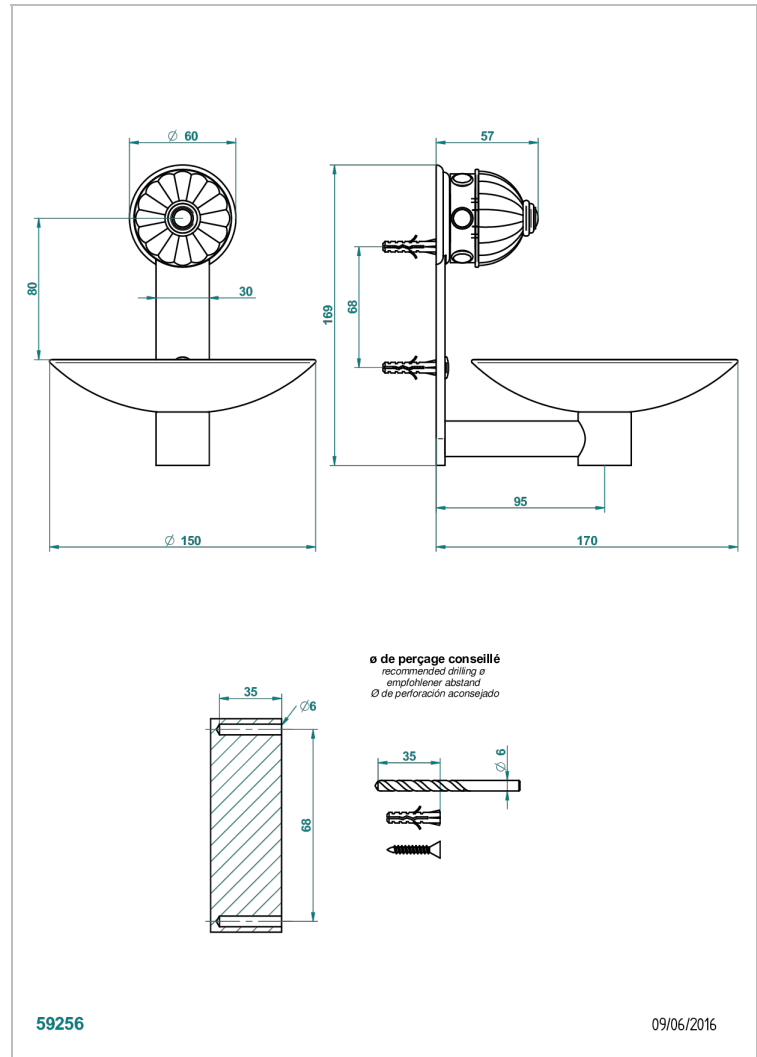

CHEVERNY LAPIS LAZULI

A1T-546GM

Soap dish, wall mounted, 6" diameter

THG[®]
PARIS

CHARACTERISTIC

- Cheverny Lapis Lazuli
- Soap dish, wall mounted, 6" diameter

AVAILABLE FINITIONS

Black ceram - D30
Blush PVD - H62
Brass color PVD - H49
Brown bronze color PVD - F33
Chrome polished - A02
Chrome polished / gold polished - G02

Matt nickel color PVD - H56
Nickel antique / Sovereign - H28
Nickel color PVD - H55
Nickel polished - B01
Soft gold - F30
Soft matt gold - F31

Umber PVD - H66