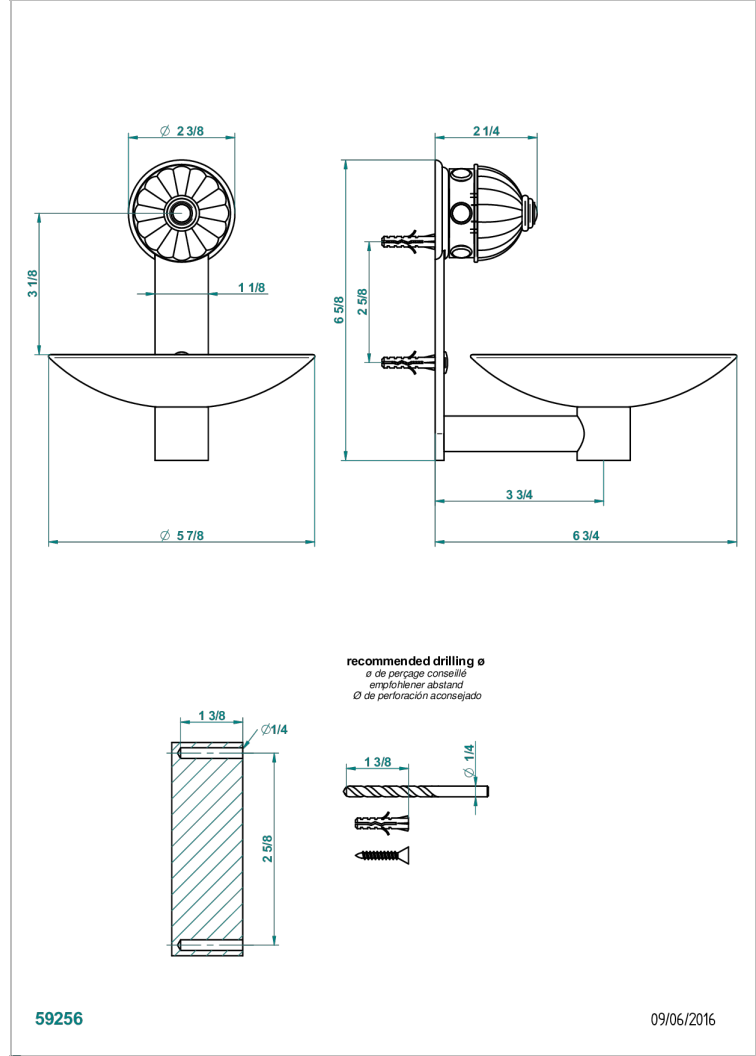

# CHEVERNY LAPIS LAZULI

A1T-546GM

Soap dish, wall mounted, 6" diameter

## CHARACTERISTIC

- Cheverny Lapis Lazuli
- Soap dish, wall mounted, 6" diameter