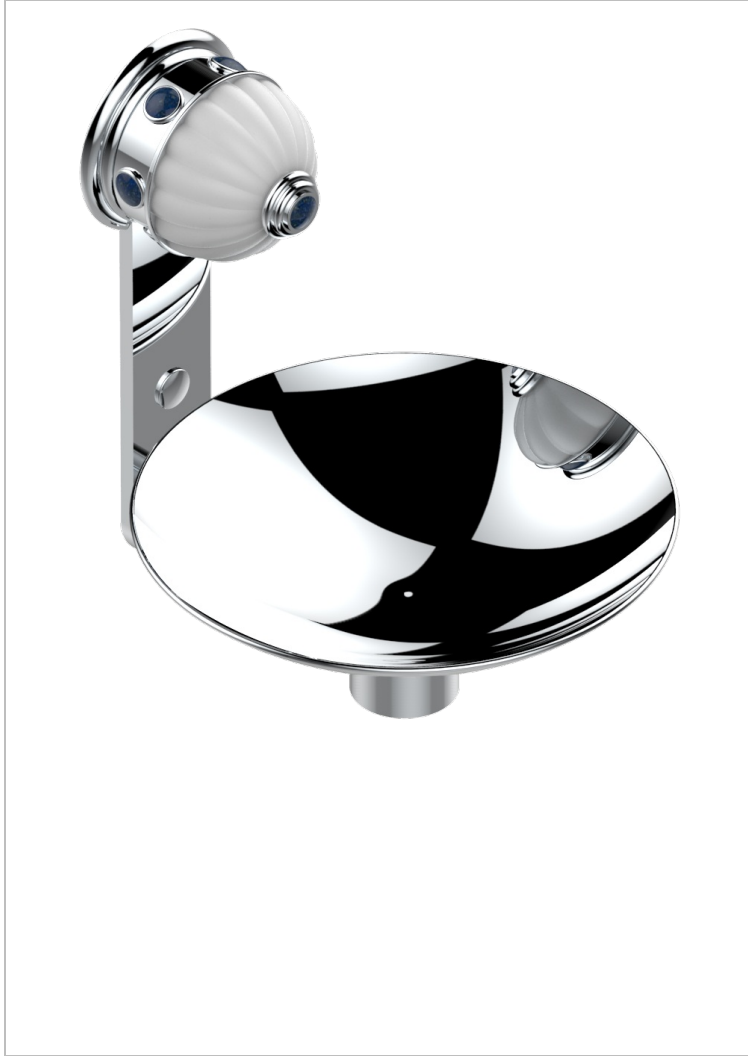

# CHEVERNY LAPIS LAZULI

A1T-546GM

Soap dish, wall mounted, 6" diameter

## CHARACTERISTIC

- Cheverny Lapis Lazuli
- Soap dish, wall mounted, 6" diameter

## AVAILABLE FINITIONS

Black ceram - D30  
 Blush PVD - H62  
 Brass color PVD - H49  
 Brown bronze color PVD - F33  
 Chrome polished - A02  
 Chrome polished / gold polished - G02

Gold color PVD - H52  
 Gold mat - F07  
 Gold polished - F01  
 Graphite PVD - H64  
 Matt Umber PVD - H67  
 Matt blush PVD - H60

Matt brass color PVD - H50  
 Matt brown bronze color PVD - F34  
 Matt chrome (American satin) - C02  
 Matt gold color PVD - H53  
 Matt graphite PVD - H65  
 Matt nickel (American satin) - C01

Matt nickel color PVD - H56  
 Nickel antique / Sovereign - H28  
 Nickel color PVD - H55  
 Nickel polished - B01  
 Soft gold - F30  
 Soft matt gold - F31