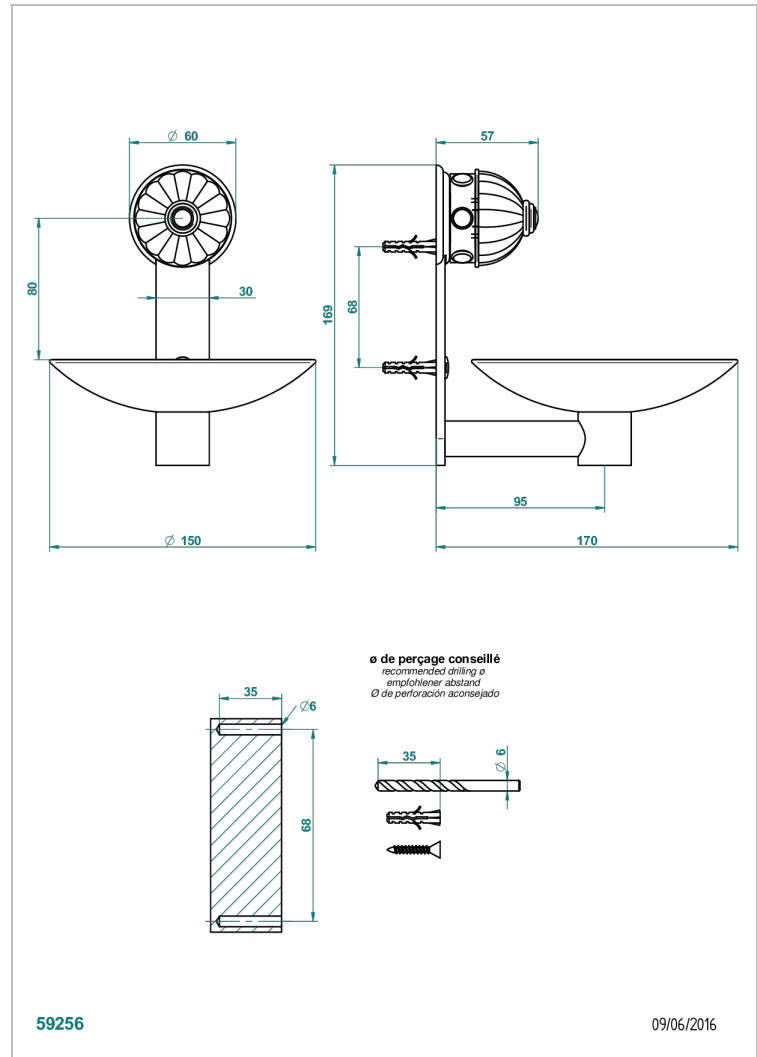

AMBOISE LAPIS LAZULI

A1K-546GM

Soap dish, wall mounted, 6" diameter

THG[®]
PARIS

CHARACTERISTIC

- Amboise Lapis Lazuli
- Soap dish, wall mounted, 6" diameter

AVAILABLE FINITIONS

Black ceram - D30
Blush PVD - H62
Brass color PVD - H49
Brown bronze color PVD - F33
Chrome polished - A02
Chrome polished / gold polished - G02

Matt nickel color PVD - H56
Nickel antique / Sovereign - H28
Nickel color PVD - H55
Nickel polished - B01
Soft gold - F30
Soft matt gold - F31

Umber PVD - H66