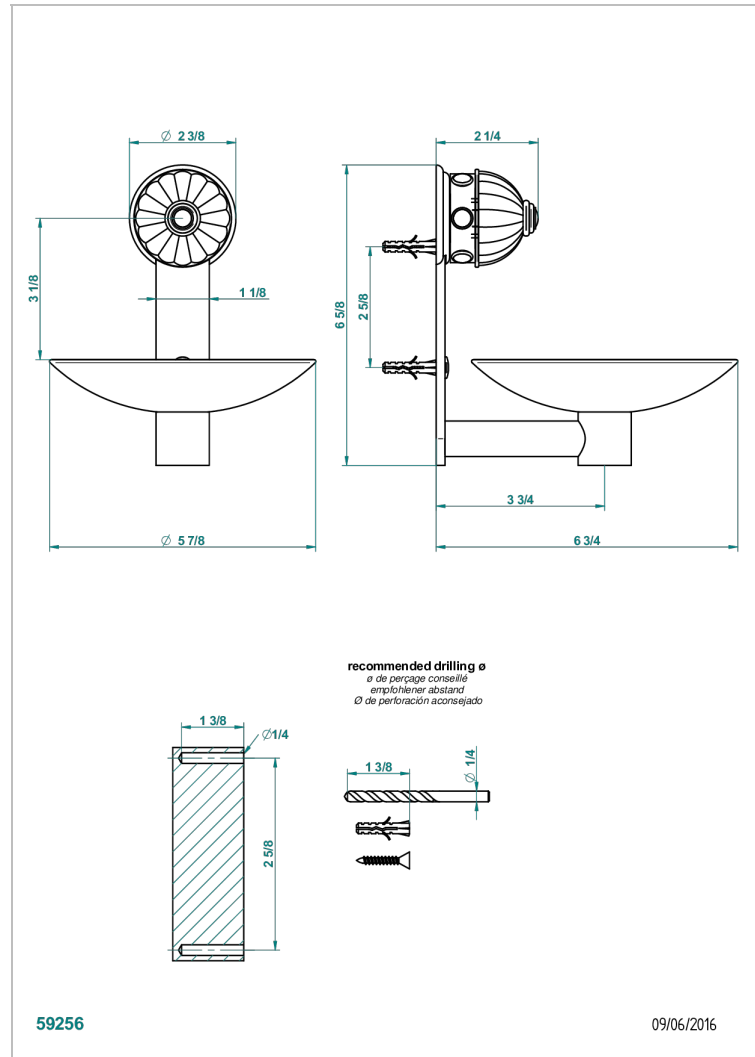

AMBOISE LAPIS LAZULI

A1K-546GM

Soap dish, wall mounted, 6" diameter

CHARACTERISTIC

- Amboise Lapis Lazuli
- Soap dish, wall mounted, 6" diameter

AVAILABLE FINITIONS

Black ceram - D30
Blush PVD - H62
Brass color PVD - H49
Brown bronze color PVD - F33
Chrome polished - A02
Chrome polished / gold polished - G02