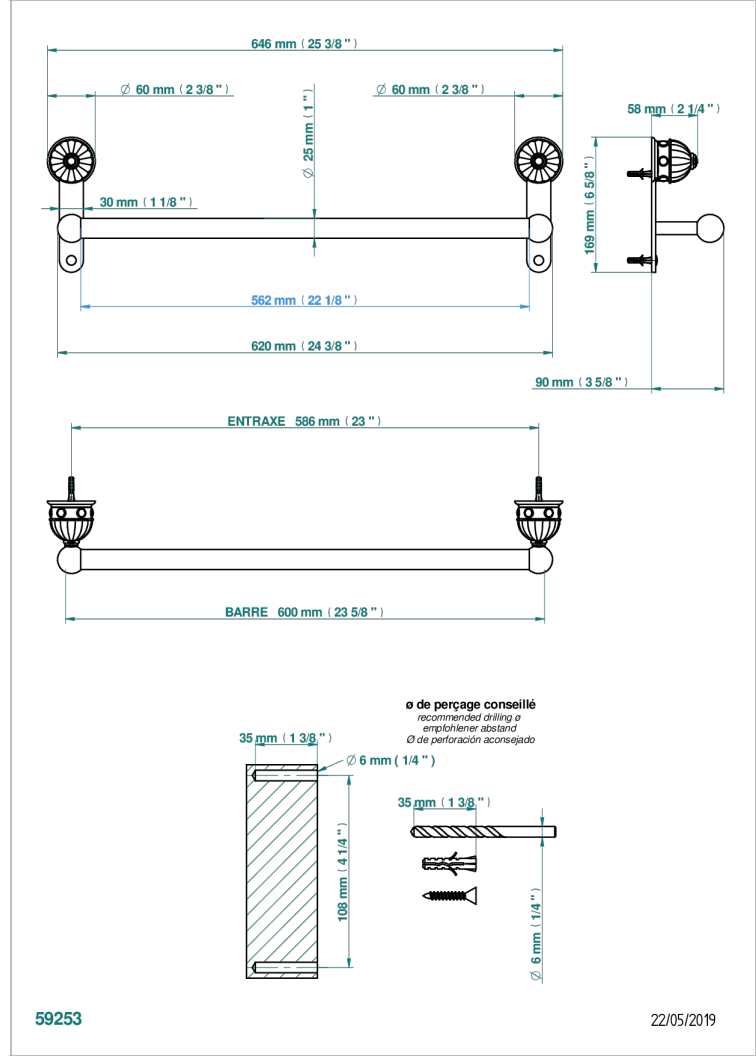

# CHEVERNY LAPIS LAZULI

A1T-526/60

Bath towel holder, length: 600 mm

THG<sup>®</sup>  
PARIS

## CARACTERÍSTICAS

- Cheverny Lapis Lazuli
- Bath towel holder, length: 600 mm