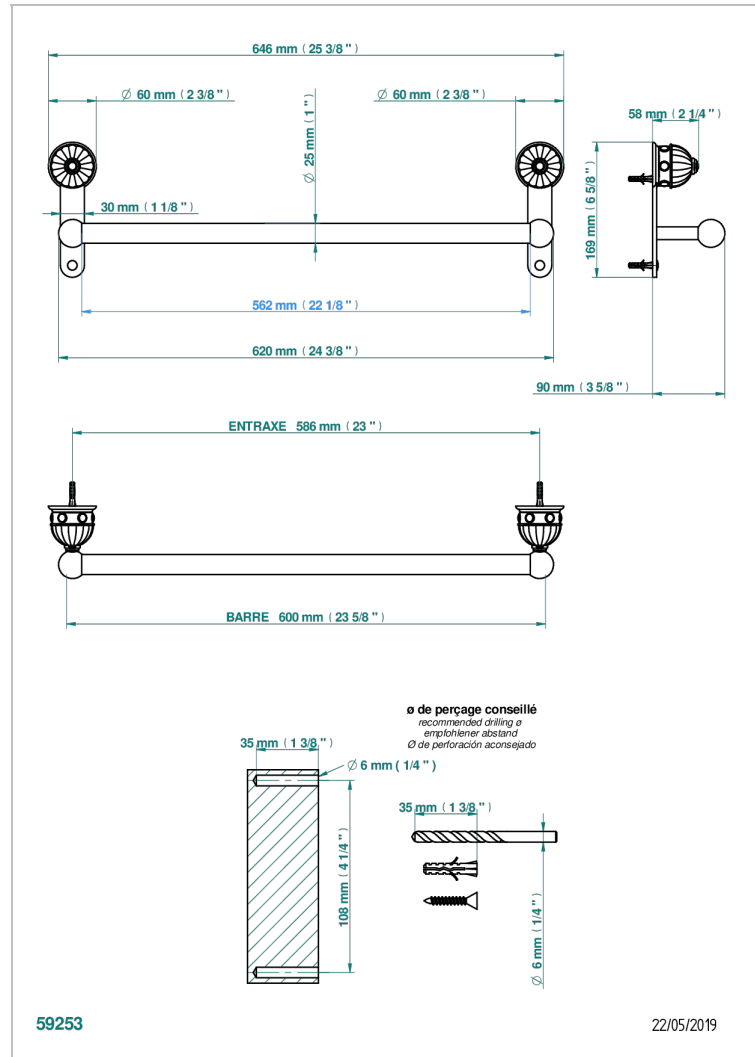

AMBOISE LAPIS LAZULI

A1K-526/60

Towel bar, 24" long

CHARACTERISTIC

- Amboise Lapis Lazuli
- Towel bar, 24" long

AVAILABLE FINITIONS

Black ceram - D30
Blush PVD - H62
Brass color PVD - H49
Brown bronze color PVD - F33
Chrome polished - AO2
Chrome polished / gold polished - G02