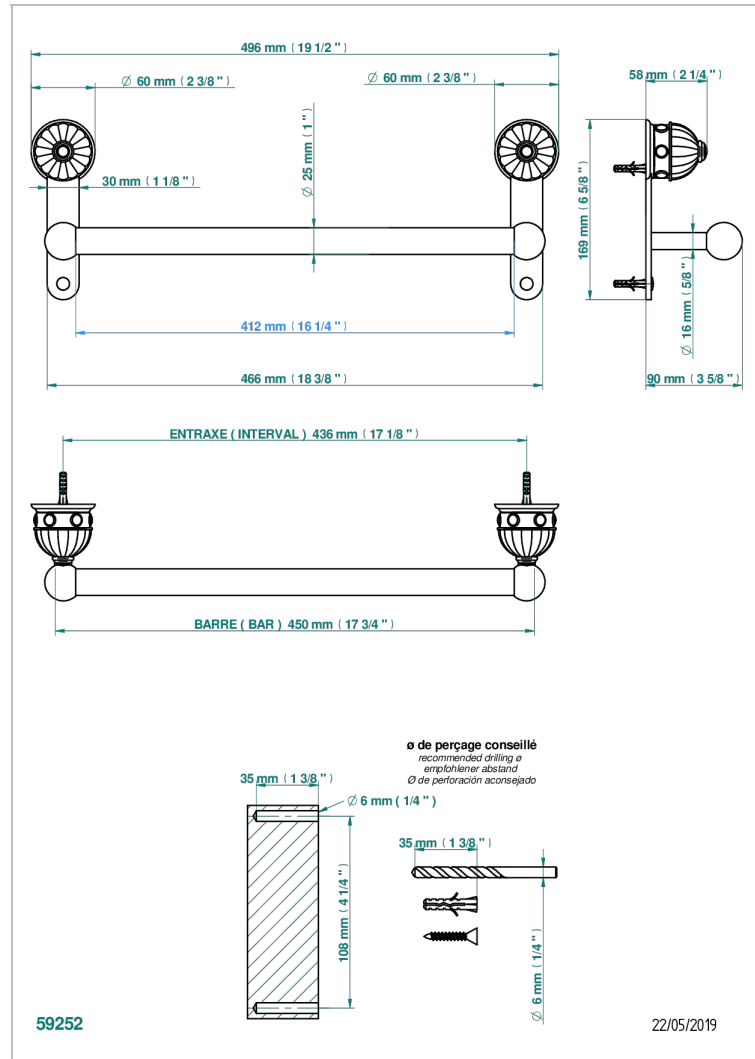

CHEVERNY LAPIS LAZULI

A1T-526/45

Towel bar, 18" long

CHARACTERISTIC

- Cheverny Lapis Lazuli
- Towel bar, 18" long

AVAILABLE FINITIONS

Black ceram - D30
Blush PVD - H62
Brass color PVD - H49
Brown bronze color PVD - F33
Chrome polished - A02
Chrome polished / gold polished - G02