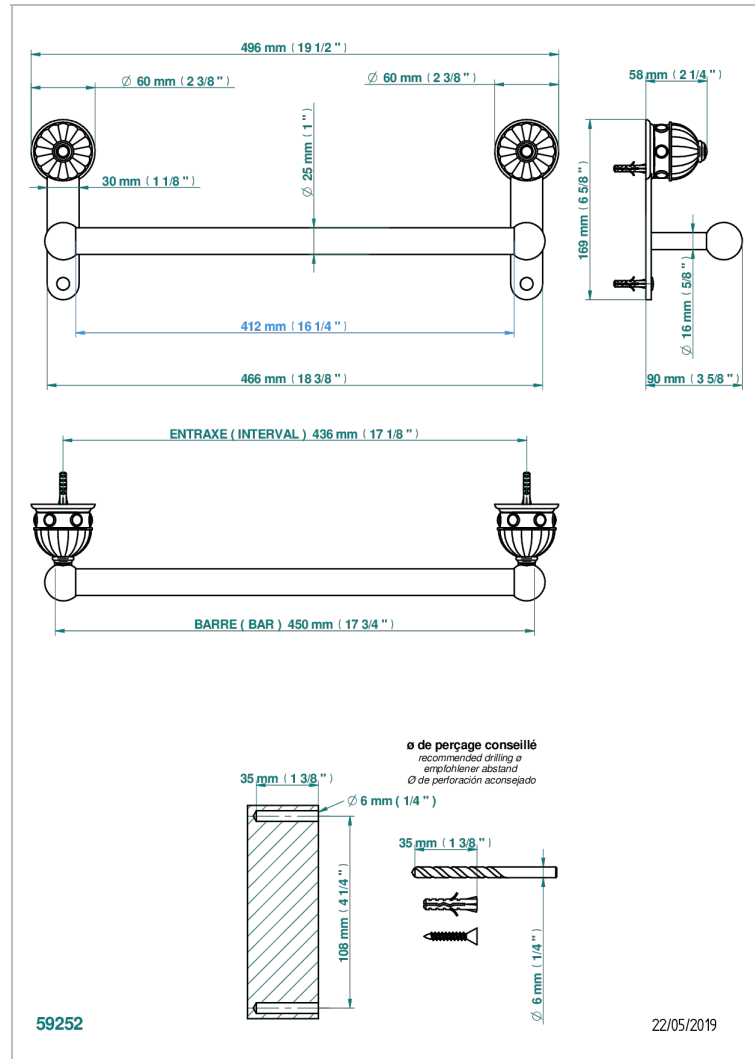

CHEVERNY LAPIS LAZULI

A1T-526/45

Bath towel holder, length: 450 mm

CHARACTERISTIC

- Cheverny Lapis Lazuli
- Bath towel holder, length: 450 mm

AVAILABLE FINITIONS

Antique nickel - H28
Black ceram - D30
Blush PVD - H62
Brass color PVD - H49
Brown bronze color PVD - F33
Gold color PVD - H52