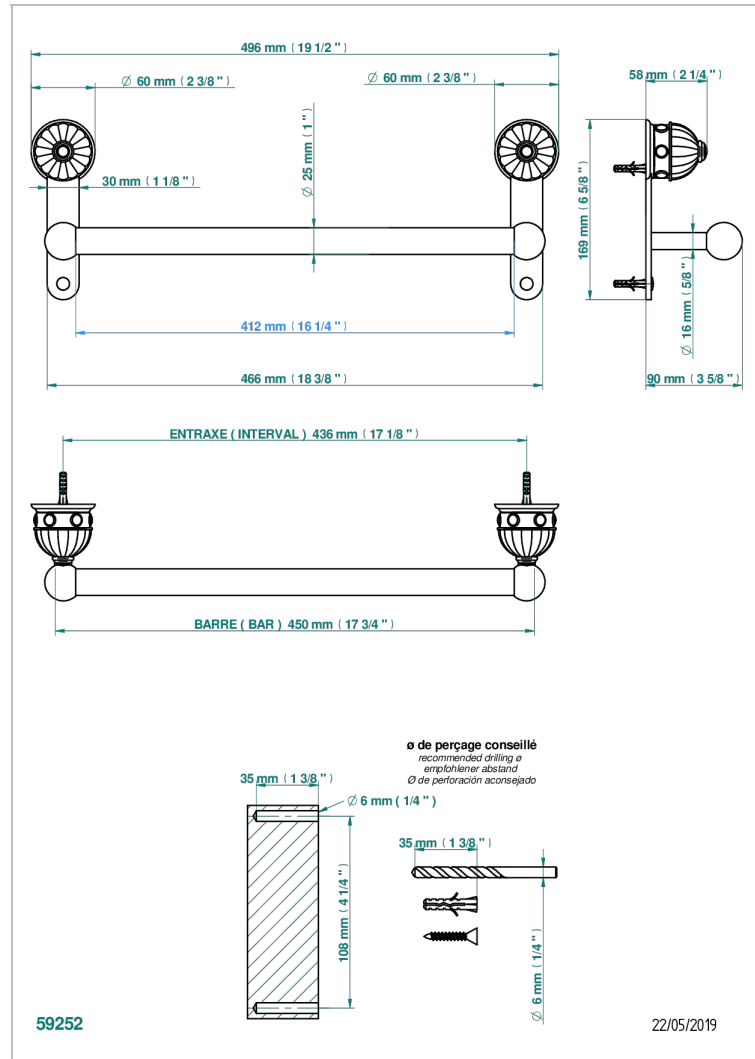

AMBOISE LAPIS LAZULI

A1K-526/45

Towel bar, 18" long

CHARACTERISTIC

- Amboise Lapis Lazuli
- Towel bar, 18" long

AVAILABLE FINITIONS

Black ceram - D30
Blush PVD - H62
Brass color PVD - H49
Brown bronze color PVD - F33
Chrome polished - A02
Chrome polished / gold polished - G02