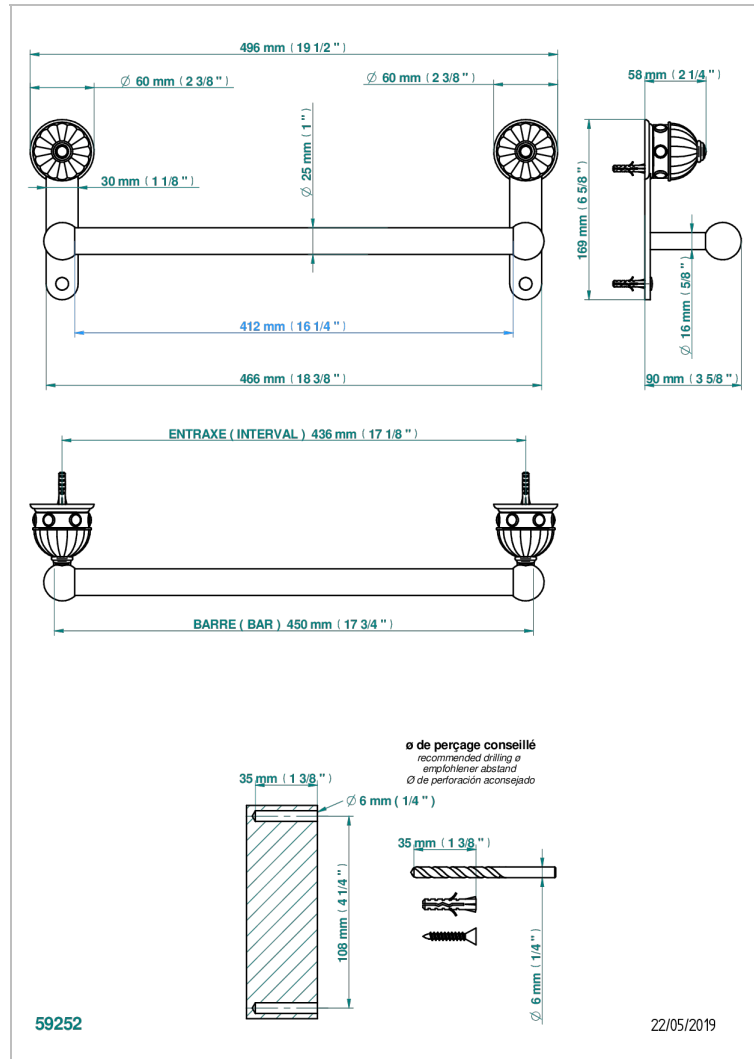

# AMBOISE LAPIS LAZULI

A1K-526/45

Bath towel holder, length: 450 mm

## CHARACTERISTIC

- Amboise Lapis Lazuli
- Bath towel holder, length: 450 mm